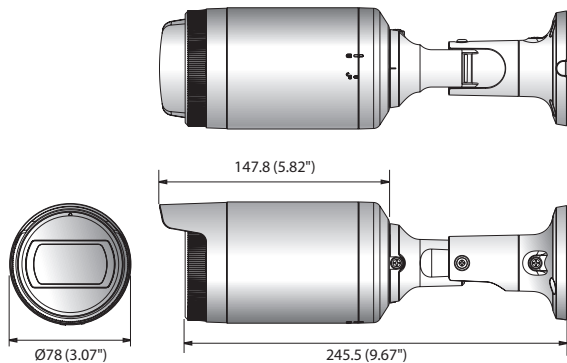

Dimensions

Unit : mm (inch)

LNO-6070R