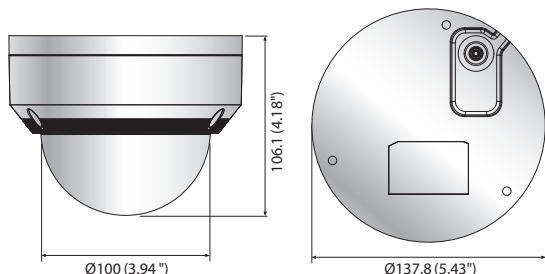

## Key Features

- Max. 2 megapixel (1920 x 1080) resolution
- 3.2 ~ 10mm varifocal lens
- Max. 30fps@all resolutions (H.264)
- H.264, MJPEG codec supported, Multiple streaming
- Day & Night (ICR), WDR (120dB)
- Tampering, Motion detection
- Micro SD/SDHC memory slot (Max. 32GB), PoE
- Hallway view, WiseStreamII support
- IR viewable length 30m
- IP66, IK10 support

## Dimensions

Unit : mm (inch)