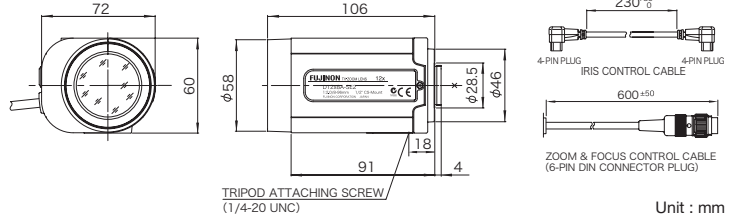

D12x8A Series

12 x

Applicable camera (model) 1 2/3 1/2 1/3 1/4

Zoom MOTOR DRIVE WIDE TELE DC CS-mt METAL PRESET ND Filter RoHS Compliant
-YE2

	Applicable to 1/2	D12x8A-SE2	Applicable to 1/2	D12x8A-YE2
Focal Length (mm)				8 - 96(12x)
Iris Range				F2.0 - T400(Equivalent to F400)
Operation	Zoom			Motor Drive
	Focus			Motor Drive
Angle Of View (H×V)	1/2"	WIDE		43' 36" × 33' 24"
		TELE		3' 49" × 2' 52"
	1/3"	WIDE		33' 24" × 25' 22"
		TELE		2' 52" × 2' 09"
Focusing Range (From Front Of The Lens) (m)				∞ - 1.3
ObjectDimensions at M.O.D.(H×V) (mm)	1/2"	WIDE		1003 × 753
		TELE		84 × 63
	1/3"	WIDE		752 × 565
		TELE		63 × 47
Back Focal Distance (in air) (mm)				16.22
Exit Pupil Position (From Image Plane) (mm)				-51
Filter Thread (mm)				M55 × 0.75
Mass (g)		330		350
Wiring Diagram				P23

* 1 : When power is turned off, iris will automatically close.

D8x7.8HA Series

8 x

Applicable camera (model) 1 2/3 1/2 1/3 1/4

Zoom MOTOR DRIVE WIDE DC VIDEO IRIS-REMOTE CS-mt METAL PRESET ND Filter Large Aperture Ratio RoHS Compliant
-YE2 -SE2 -V42 -V42 -YE2 -V42

	Applicable to 1/2	D8x7.8HA-YE2	Applicable to 1/2	D8x7.8HA-SE2	Applicable to 1/2	D8x7.8HA-V42	
Focal Length (mm)							
Iris Range							
Operation	Zoom						
	Focus						
Angle Of View (H×V)	1/2"	WIDE		44' 37" × 34' 12"		Auto(Video Type) or Remote*1	
		TELE		5' 49" × 4' 22"			
	1/3"	WIDE		-			
		TELE					
Focusing Range (From Front Of The Lens) (m)							
ObjectDimensions at M.O.D.(H×V) (mm)	1/2"	WIDE		944 × 708			
		TELE		117 × 88			
Back Focal Distance (in air) (mm)				14.00			
Exit Pupil Position (From Image Plane) (mm)				-55			
Filter Thread (mm)				M55 × 0.75			
Extender				-			
Mass (g)				400			
Wiring Diagram				P23		P24	