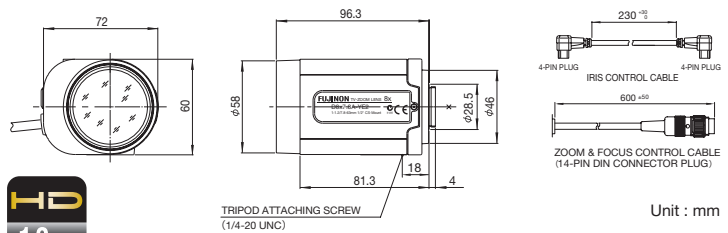

D12x8A Series

12 x

Applicable camera (model) 1 2/3 1/2 1/3 1/4

Zoom MOTOR DRIVE WIDE TELE DC CS-mt METAL PRESET ND Filter RoHS Compliant
-YE2

	Applicable to 1/2	D12x8A-SE2	Applicable to 1/2	D12x8A-YE2
Focal Length (mm)				8 - 96(12x)
Iris Range				F2.0 - T400(Equivalent to F400)
Operation	Zoom			Motor Drive
	Focus			Motor Drive
Angle Of View (H×V)	1/2"	WIDE		43' 36" × 33' 24"
		TELE		3' 49" × 2' 52"
	1/3"	WIDE		33' 24" × 25' 22"
		TELE		2' 52" × 2' 09"
Focusing Range (From Front Of The Lens) (m)				∞ - 1.3
ObjectDimensions at M.O.D.(H×V) (mm)	1/2"	WIDE		1003 × 753
		TELE		84 × 63
	1/3"	WIDE		752 × 565
		TELE		63 × 47
Back Focal Distance (in air) (mm)				16.22
Exit Pupil Position (From Image Plane) (mm)				-51
Filter Thread (mm)				M55 × 0.75
Mass (g)		330		350
Wiring Diagram				P23

* 1 : When power is turned off, iris will automatically close.

D8x7.8HA Series

8 x

Applicable camera (model) 1 2/3 1/2 1/3 1/4

Zoom MOTOR DRIVE WIDE DC VIDEO IRIS-REMOTE CS-mt METAL PRESET ND Filter Large Aperture Ratio RoHS Compliant
-YE2 -SE2 -V42 -V42 -YE2 -V42

	Applicable to 1/2	D8x7.8HA-YE2	Applicable to 1/2	D8x7.8HA-SE2	Applicable to 1/2	D8x7.8HA-V42	
Focal Length (mm)							
Iris Range							
Operation	Zoom						
	Focus						
Angle Of View (H×V)	1/2"	WIDE		44' 37" × 34' 12"		Auto(Video Type) or Remote*1	
		TELE		5' 49" × 4' 22"			
	1/3"	WIDE		-			
		TELE					
Focusing Range (From Front Of The Lens) (m)							
ObjectDimensions at M.O.D.(H×V) (mm)	1/2"	WIDE		944 × 708			
		TELE		117 × 88			
Back Focal Distance (in air) (mm)				14.00			
Exit Pupil Position (From Image Plane) (mm)				-55			
Filter Thread (mm)				M55 × 0.75			
Extender				-			
Mass (g)				400			
Wiring Diagram				P23		P24	