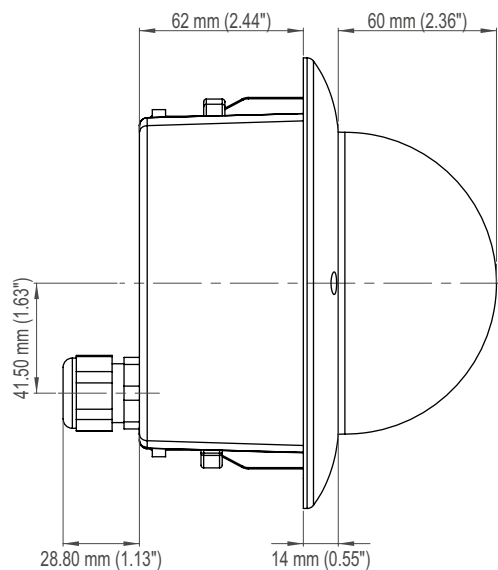

Mechanical Data

Dimensions	In-ceiling mount variant: approx. Ø 170 × H 135 mm (Ø 6.7 × H 5.3 inches) Surface mount variant: approx. Ø 152 × H 136 mm (Ø 6.0 × H 5.3 inches)
Weight	In-ceiling mount variant: approx. 1200 g (2.6 lb) Surface mount variant: approx. 1100 g (2.4 lb)
Adjustment	3-axis
Colour	White (standard variant)
Bubble	Clear (with black inner liner for discrete surveillance)
Vandal-resistant	Yes
IK protection	IK10 protection against external mechanical impacts (up to 20 joules)
IP rating	IP67 (surface mount variant only)

Lens F1.6 – F2.6 / 10 – 23 mm	
Type	Motor-driven megapixel varifocal lens
Format	1/2.7"
Mount	Board Lens
Focal length	10 – 23 mm
Iris range (at wide end)	F1.6 – F16 (Closed)
Iris range (at tele end)	F2.6 – F16 (Closed)
Iris control	P-Iris (motor-driven)
Zoom	Motor-driven
Focus	Motor-driven
MOD (Minimum Object Distance)	0.8 m
IR corrected	Yes
Available angles of view ¹⁵⁾ (H × V) at wide end	approx. 27° × 20° with 4CIF, SXGA– approx. 27° × 15° with 720p
Available angles of view ¹⁵⁾ (H × V) at tele end	approx. 11° × 8° with 4CIF, SXGA– approx. 11° × 6° with 720p

Dimensions

In-ceiling mount variant

Surface mount variant