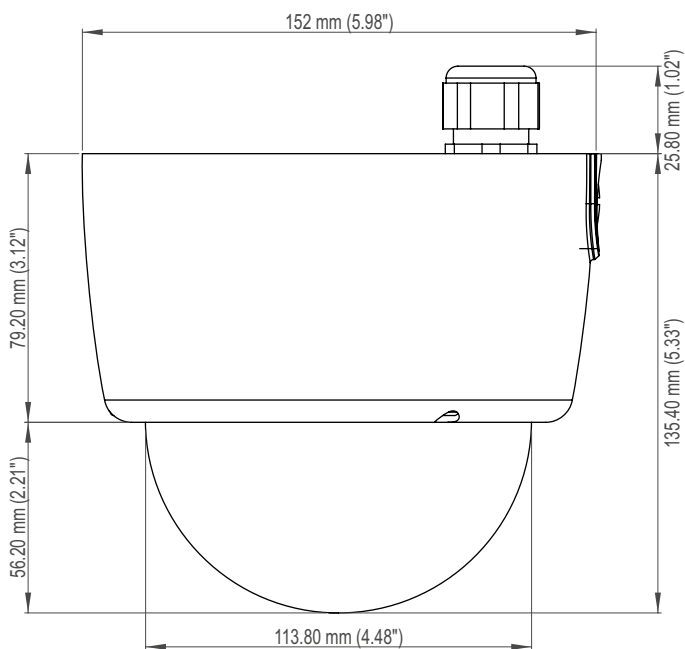

Mechanical Data

Dimensions	In-ceiling mount variant: approx. Ø 170 × H 135 mm (Ø 6.7 × H 5.3 inches) Surface mount variant: approx. Ø 152 × H 136 mm (Ø 6.0 × H 5.3 inches)
Weight	In-ceiling mount variant: approx. 1200 g (2.6 lb) Surface mount variant: approx. 1100 g (2.4 lb)
Adjustment	3-axis
Colour	White (standard variant)
Bubble	Clear (with black inner liner for discrete surveillance)
Vandal-resistant	Yes
IK protection	IK10 protection against external mechanical impacts (up to 20 joules)
IP rating	IP67 (surface mount variant only)

Dimensions

In-ceiling mount variant

Surface mount variant