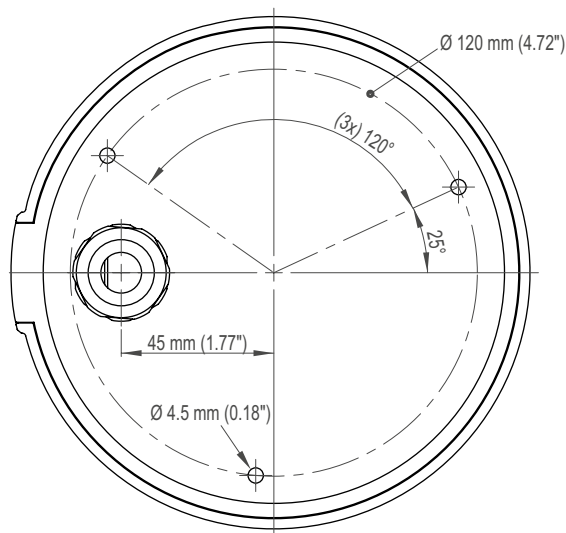

Mechanical Data

Dimensions	In-ceiling mount variant: approx. Ø 170 × H 135 mm (Ø 6.7 × H 5.3 inches) Surface mount variant: approx. Ø 152 × H 136 mm (Ø 6.0 × H 5.3 inches)
Weight	In-ceiling mount variant: approx. 1200 g (2.6 lb) Surface mount variant: approx. 1100 g (2.4 lb)
Adjustment	3-axis
Colour	White (standard variant)
Bubble	Clear (with black inner liner for discrete surveillance)
Vandal-resistant	Yes
IK protection	IK10 protection against external mechanical impacts (up to 20 joules)
IP rating	IP67 (surface mount variant only)

Lens F1.6 – F2.6 / 10 – 23 mm	
Type	Motor-driven megapixel varifocal lens
Format	1/2.7"
Mount	Board Lens
Focal length	10 – 23 mm
Iris range (at wide end)	F1.6 – F16 (Closed)
Iris range (at tele end)	F2.6 – F16 (Closed)
Iris control	P-Iris (motor-driven)
Zoom	Motor-driven
Focus	Motor-driven
MOD (Minimum Object Distance)	0.8 m
IR corrected	Yes
Available angles of view ¹⁵⁾ (H × V) at wide end	approx. 27° × 20° with 4CIF, SXGA– approx. 27° × 15° with 720p
Available angles of view ¹⁵⁾ (H × V) at tele end	approx. 11° × 8° with 4CIF, SXGA– approx. 11° × 6° with 720p

All trademarks identified by * are trademarks or registered trademarks of the following owners: ActiveX of Microsoft Corporation headquartered in Redmond, Washington, USA

DDF4520HDV-DN

Hybrid HD Dome Camera, 1.3-Megapixel, 720p/30, SD (PAL/NTSC), H.264, Day/Night (ICR), Low-Light, Wide Dynamic Range (WDR), Motor-driven Varifocal Lens, P-Iris, PoE (Class 0), Vandal-resistant (IK10)

Dimensions

In-ceiling mount variant

Surface mount variant