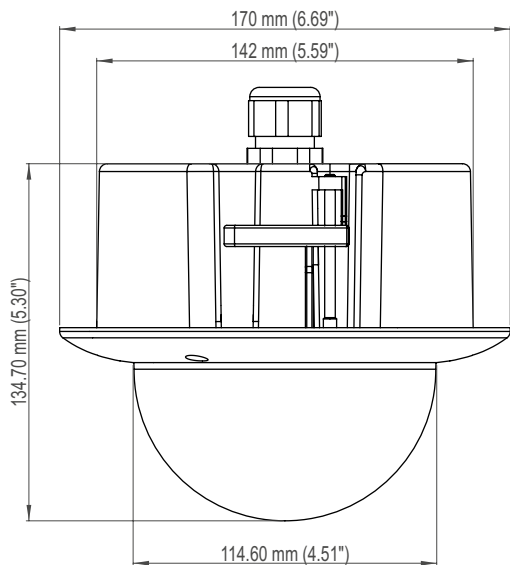

Mechanical Data

Dimensions	In-ceiling mount variant: approx. Ø 170 × H 135 mm (Ø 6.7 × H 5.3 inches) Surface mount variant: approx. Ø 152 × H 136 mm (Ø 6.0 × H 5.3 inches)
Weight	In-ceiling mount variant: approx. 1200 g (2.6 lb) Surface mount variant: approx. 1100 g (2.4 lb)
Adjustment	3-axis
Colour	White (standard variant)
Bubble	Clear (with black inner liner for discrete surveillance)
Vandal-resistant	Yes
IK protection	IK10 protection against external mechanical impacts (up to 20 joules)
IP rating	IP67 (surface mount variant only)

Lens F1.6 – F2.6 / 10 – 23 mm	
Type	Motor-driven megapixel varifocal lens
Format	1/2.7"
Mount	Board Lens
Focal length	10 – 23 mm
Iris range (at wide end)	F1.6 – F16 (Closed)
Iris range (at tele end)	F2.6 – F16 (Closed)
Iris control	P-Iris (motor-driven)
Zoom	Motor-driven
Focus	Motor-driven
MOD (Minimum Object Distance)	0.8 m
IR corrected	Yes
Available angles of view ¹⁵⁾ (H × V) at wide end	approx. 27° × 20° with 4CIF, SXGA– approx. 27° × 15° with 720p
Available angles of view ¹⁵⁾ (H × V) at tele end	approx. 11° × 8° with 4CIF, SXGA– approx. 11° × 6° with 720p

Dimensions

In-ceiling mount variant

Surface mount variant