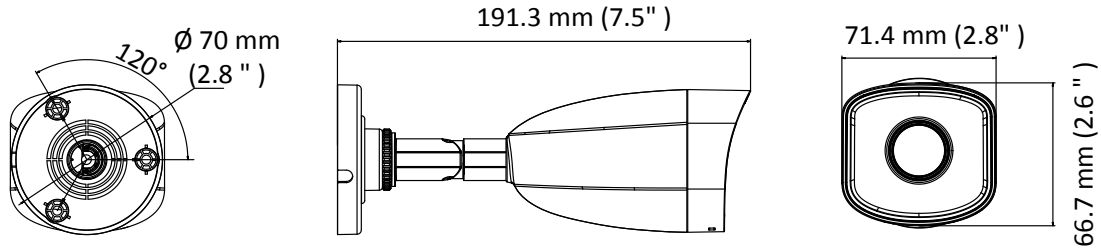

Dimension

Accessory

Distributed by

HIKVISION®
HiWatch Series

Headquarters

No.555 Qianmo Road, Binjiang District,
Hangzhou 310051, China
T +86-571-8807-5998
overseasbusiness@hikvision.com

Hikvision USA
T +1-909-895-0400
sales.usa@hikvision.com

Hikvision Italy
T +39-0438-6902
info.it@hikvision.com

Hikvision Singapore
T +65-6684-4718
sg@hikvision.com

Hikvision Africa
T +27 (10) 0351172
sale.africa@hikvision.com

Hikvision Europe
T +31-23-55-42-770
info.eu@hikvision.com

Hikvision France
T +33(0)1-85-330-450
info.fr@hikvision.com

Hikvision Oceania
T +61-2-8599-4233
salesau@hikvision.com

Hikvision Hong Kong
T +852-2151-1761

Hikvision Middle East
T +971-4-8816086
salesme@hikvision.com

Hikvision Spain
T +34-91-737-16-55
info.es@hikvision.com

Hikvision Canada
T +1-909-895-0400
sales.usa@hikvision.com

Hikvision Russia
T +7-495-669-67-99
saleru@hikvision.com

Hikvision Poland
T +48-22-460-01-50
poland@hikvision.com

Hikvision Korea
T +82-31-731-8841
sales.korea@hikvision.com

Hikvision India
T +91-22-28469900
sales@pramahikvision.com

Hikvision UK
T +01628-902140
support.uk@hikvision.com

Hikvision Brazil
T +55 11 3318-0050
Latam.support@hikvision.com