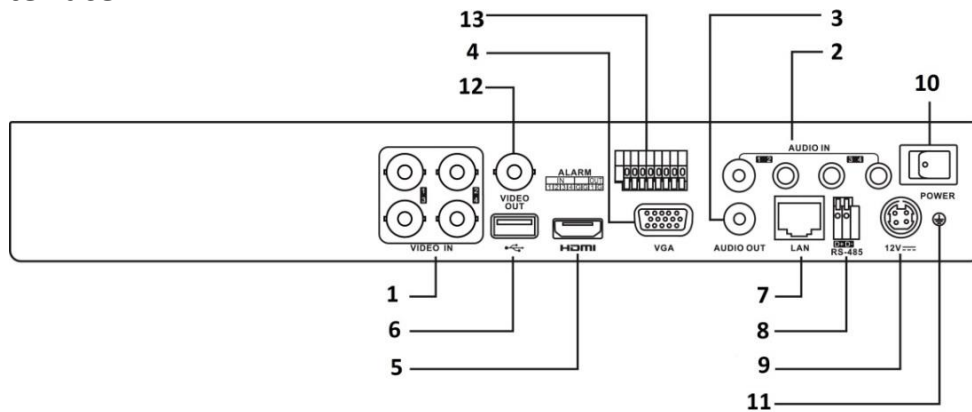

Physical Interface

No.	Description	No.	Description
1	VIDEO IN	8	RS-485 Serial Interface
2	AUDIO IN, RCA Connector	9	12 VDC Power Input
3	AUDIO OUT, RCA Connector	10	Power Switch
4	VGA Interface	11	GND
5	HDMI Interface	12	VIDEO OUT
6	USB Interface	13	Alarm In/Out
7	LAN Network Interface