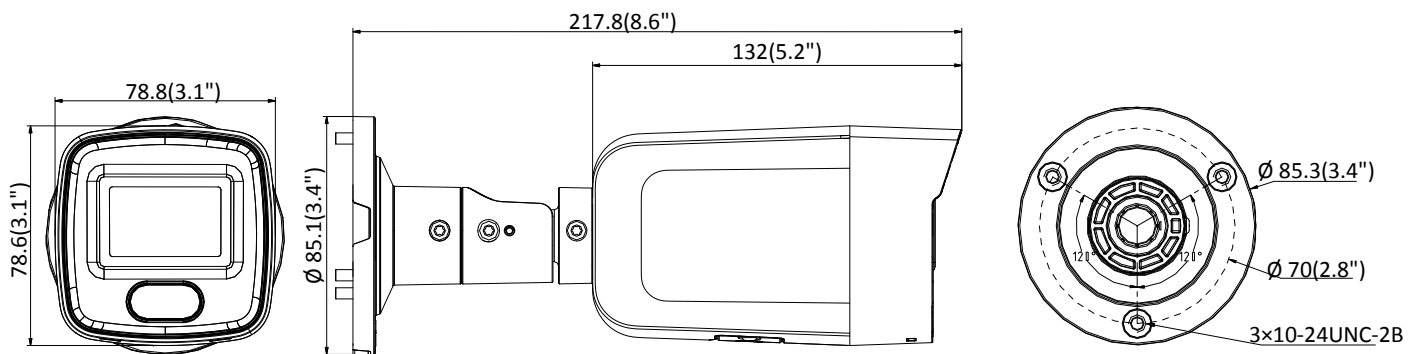

Approval

Protection	Ingress protection: IP67 (IEC 60529-2013)
EMC	CE-EMC (EN 55032: 2015, EN 61000-3-2: 2014, EN 61000-3-3: 2013, EN 50130-4: 2011 +A1: 2014); RCM (AS/NZS CISPR 32: 2015); IC (ICES-003: Issue 6, 2016); KC (KN 32: 2015, KN 35: 2015)
Safety	UL (UL 60950-1); CB (IEC 60950-1:2005 + Am 1:2009 + Am 2:2013); CE-LVD (EN 60950-1:2005 + Am 1:2009 + Am 2:2013); BIS (IS 13252(Part 1):2010+A1:2013+A2:2015); LOA (IEC/EN 60950-1)
Environment	CE-RoHS (2011/65/EU); WEEE (2012/19/EU); Reach (Regulation (EC) No 1907/2006)

* Listed resolutions are only selectable options. It does not mean that all streams can work at their maximum resolution at the same time.

Available Model

DS-2CD2047G1-L (2.8/4/6 mm)

Dimension

Unit: mm(inch)

Accessory