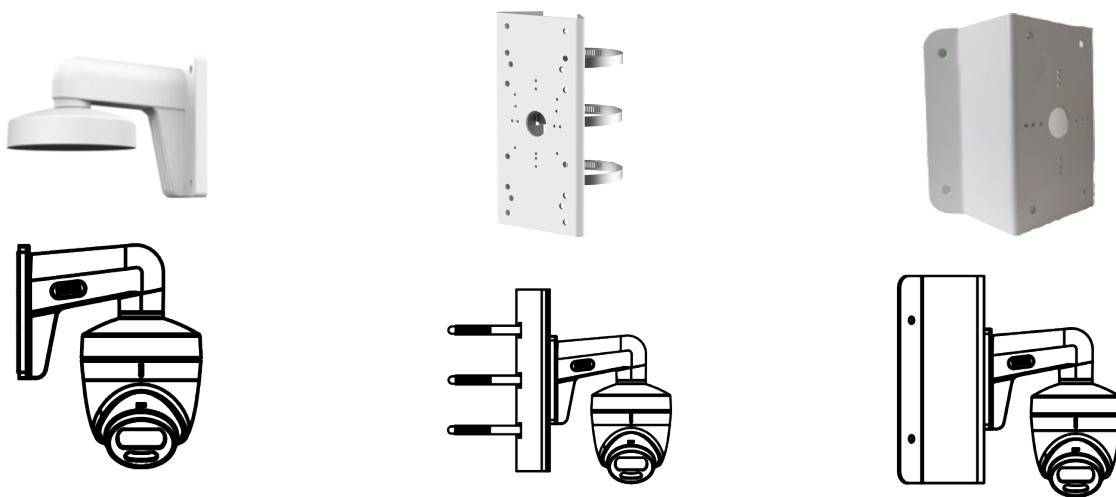

Specification

Camera	
Image Sensor	5 MP CMOS
Signal System	PAL/NTSC
Resolution	2560 (H) × 1944 (V)
Frame Rate	TVI: 5MP@20fps, 4MP@30fps, 4MP@25fps, 1080p@30fps, 1080p@25fps CVI: 4MP@30fps, 4MP@25fps AHD: 5MP@20fps, 4MP@30fps, 4MP@25fps CVBS: PAL/NTSC
Min. illumination	0.0005 Lux @ (F1.0, AGC ON), 0 Lux with White Light
Shutter Time	PAL: 1/25 s to 1/50, 000 s NTSC: 1/30 s to 1/50, 000 s
Slow Shutter	Max. 16 times
Lens	3.6 mm, 6 mm fixed lens
Horizontal Field of View	80.1° (3.6 mm), 49.3° (6 mm)
Lens Mount	M16
Strobe Light Alarm	Yes
Day & Night	Color
WDR (Wide Dynamic Range)	≥130 dB
Angle Adjustment	Pan: 0 to 360°, Tilt: 0 to 75°, Rotation: 0 to 360°
Menu	
White Light	Auto/Off
Image Mode	STD/HIGH-SAT
AGC	Yes
Day/Night Mode	Color
White Balance	Auto/Manual
AE (Auto Exposure) Mode	WDR/BLC/HLC/Global/HLS/Anti-banding
Privacy Mask	4 programmable privacy masks
Motion Detection	4 programmable motion areas
Noise Reduction	3D DNR
Language	English
Function	Brightness, Sharpness, Mirror, Smart Light
Interface	
Video Output	Switchable TVI/AHD/CVI/CVBS
General	
Operating Conditions	-40 °C to 60 °C (-40 °F to 140 °F), humidity 90% or less (non-condensing)
Power Supply	12 VDC ± 25% <i>*You are recommended to use one power adapter to supply the power for one camera.</i>

General	
Power Consumption	Max. 3.5 W
Protection Level	IP67
Material	Main Body: Metal Enclosure: Plastic
White Light Range	Up to 20 m
Communication	HIKVISION-C
Dimensions	Φ 109.82 mm × 85.56 mm (4.32" × 3.37")
Weight	Approx. 350 g (0.77 lb.)

Available Model

DS-2CE72HFT-F

Dimension

Accessory

DS-1272ZJ-110-TRS
Wall Mount

DS-1275ZJ-SUS
Vertical Pole Mount

DS-1276ZJ-SUS
Corner Mount

DS-1280ZJ-S
Junction Box