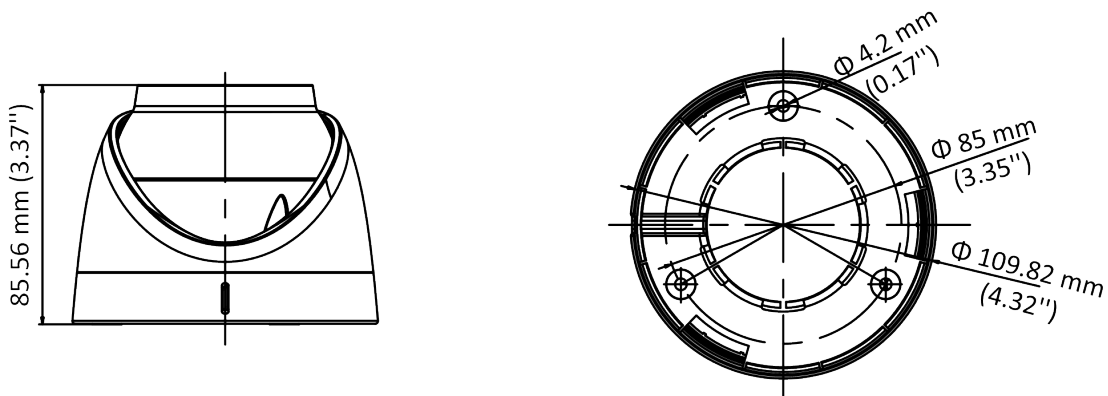

General	
Power Consumption	Max. 3.5 W
Protection Level	IP67
Material	Main Body: Metal Enclosure: Plastic
White Light Range	Up to 20 m
Communication	HIKVISION-C
Dimensions	Φ 109.82 mm × 85.56 mm (4.32" × 3.37")
Weight	Approx. 350 g (0.77 lb.)

Available Model

DS-2CE72HFT-F

Dimension