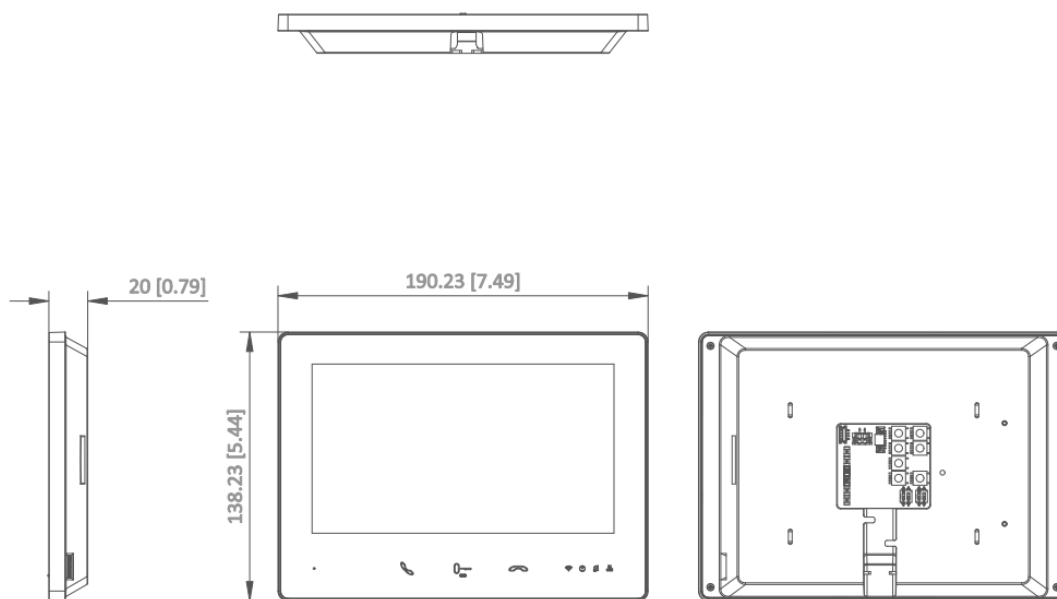

Unit:mm [inch]

SCALE 1:1

**Headquarters**

No.555 Qianmo Road, Binjiang District,  
Hangzhou 310051, China  
T +86-571-8807-5998  
www.hikvision.com

Follow us on social media to get the latest product and solution information.