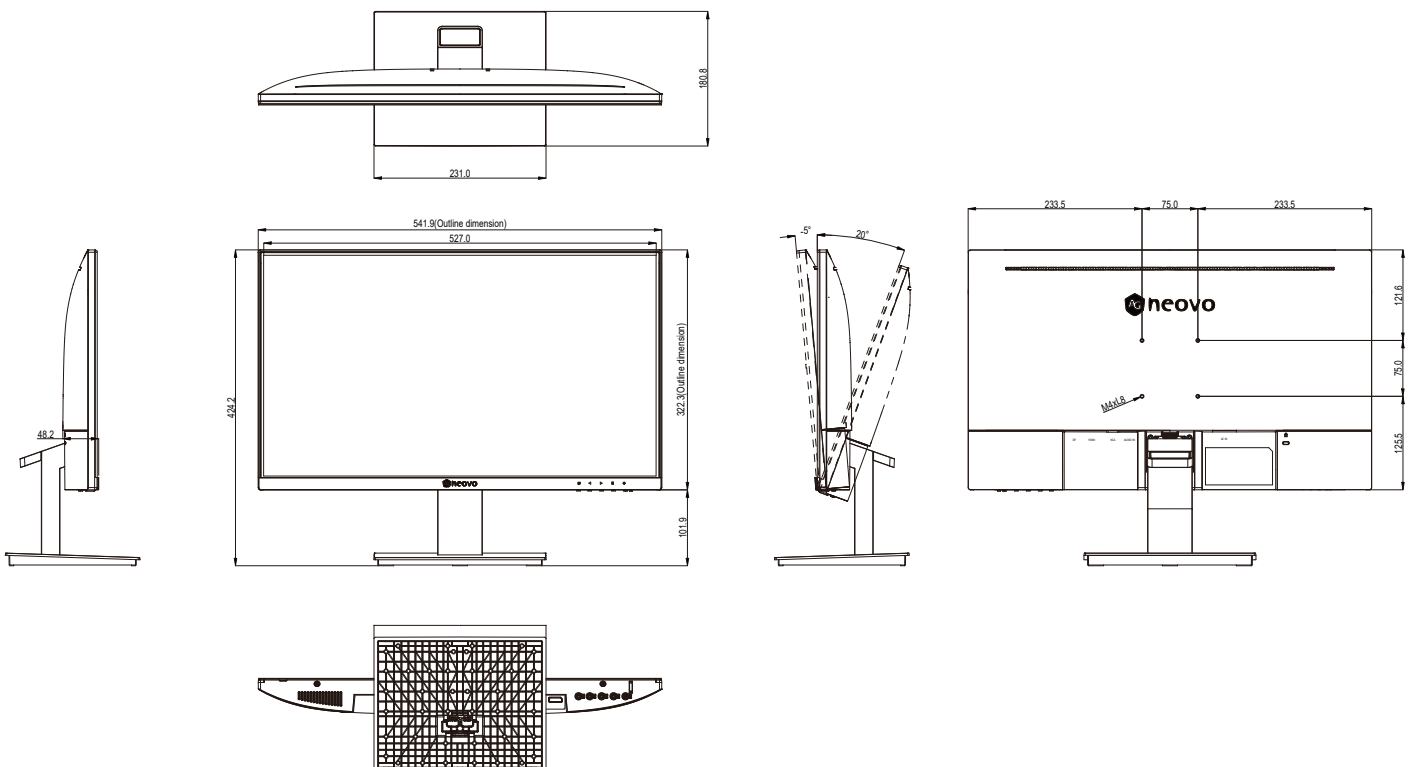

TECHNICAL DRAWING

SPECIFICATIONS

Panel	
Panel Type	LED-Backlit TFT LCD (IPS Technology)
Panel Size	23.8"
Max. Resolution	FHD 1920 x 1080
Pixel Pitch	0.275 mm
Brightness	250 cd/m ²
Contrast Ratio	20,000,000:1 (DCR)
Viewing Angle (H/V)	178°/178°
Display Colour	16.7M
Response Time	5 ms
Frequency	
Frequency (H)	30 kHz-113 kHz
Frequency (V)	48 Hz-100 Hz
Signal Input	
DisplayPort	x 1
HDMI	1.4 x 1
VGA	15-Pin D-Sub x 1
Audio	
Audio In	Stereo Audio Jack (3.5 mm)
Internal Speakers	1 W x 2
Power	
Power Requirements	AC 100-240V, 50/60 Hz
On Mode	14W (On)
Standby Mode	< 0.5W
Off Mode	< 0.3W
Power Supply	Internal
Operating Conditions	
Temperature	0°C-40°C (32°F-104°F)
Humidity	20%-85% (non-condensing)
Storage Conditions	
Temperature	-20°C-60°C (-4°F-140°F)
Humidity	5%-95% (non-condensing)
Mounting	
VESA FPM/PMI	Yes (75 x 75 mm)
Stand	
Tilt	-5° to 20°
Security	
Kensington Security Slot	Yes
Dimensions	
Product with Base (W x H x D)	541.9 x 424.2 x 180.8 mm (21.3" x 16.7" x 7.1")
Product w/o Base (W x H x D)	541.9 x 322.3 x 48.2 mm (21.3" x 12.7" x 1.9")
Packaging (W x H x D)	602.0 x 407.0 x 122.0 mm (23.7" x 16.0" x 4.8")
Weight	
Product with Base	3.3 kg (7.3 lb)
Product w/o Base	2.8 kg (6.2 lb)
Packaging	4.5 kg (9.9 lb)
Regulation Approval	
Certifications & Compliance	CE, LVD, WEEE, RoHS, REACH, EAC, FCC, ICES 003
Accessories	
Supplied	HDMI Cable, Power Cord, Quick Start Guide
Optional Accessories	
Desk mount	DMC-01, DMC-02D, DMS-01D, ES-02
Wall Mount	PMK-01, WMA-01, WMK-01