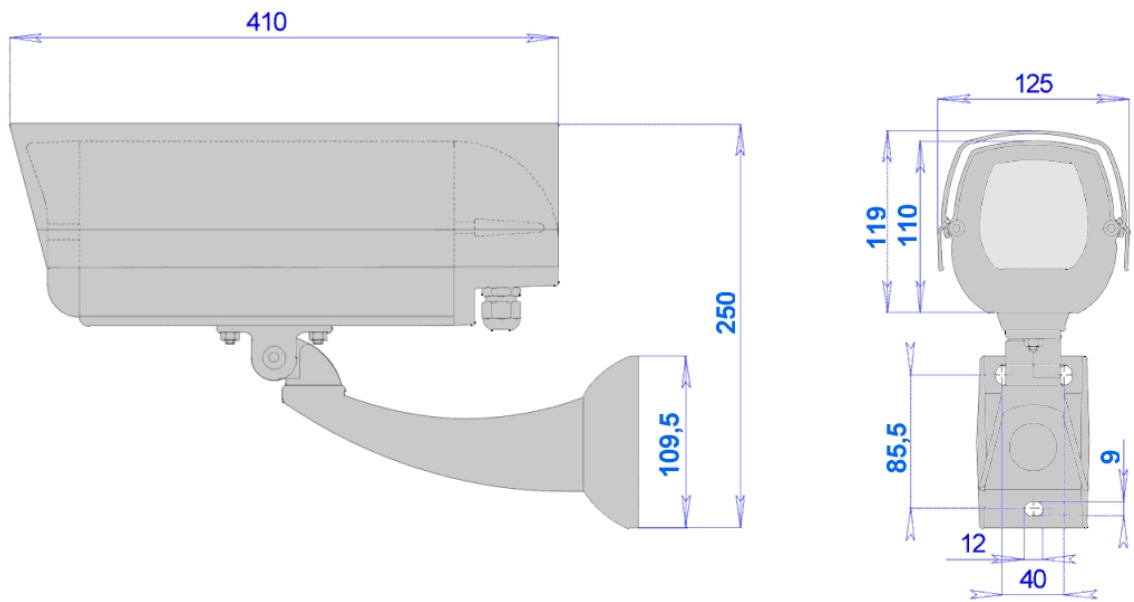

### CKS600 aluminium housing

- ✓ made entirely in aluminium
- ✓ weatherproof rating IP66
- ✓ wall, ceiling, pole, corner mounting
- ✓ slide opening system
- ✓ easy fastening and positioning

#### Aluminium housing

The housing model **CKS600** made entirely in aluminium combined to high quality materials and pleasant design make a product highly qualified for CCTV installation. Available there are a wide range of accessories: cameras power supply, ventilation set, anti-tampering set, anticondensing glass, antibreaking glass, etc. Suitable for most 1/2" 1/3" and 1/4" cameras with fixed focal lenses or compact zoom.

## camera housing

the values are in millimeters

#### MECHANICAL

- Usable internal space 80x72mm (WxH)  
length 150-260-310mm.
- weatherproof rating IP66
- indoor/outdoor installations
- operating temperature from -20°C to +50°C
- weight 3 Kg. (version 260mm KIT)