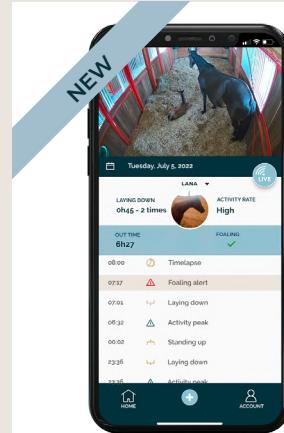

NOVOSTABLE FOALING

The smart solution for
foaling management

NON INTRUSIVE SOLUTION

REAL TIME ALERTS

24/7 SMART MONITORING

ACCURATE MONITORING & ALERTS BEFORE, DURING AND AFTER FOALING

**START
MONITORING**

WARNING SIGNS
Notification 24-72h before foaling

FOALING ALERT
SMS & Phone call 5-30 min before the birth of the foal

**BROAD MARE & FOAL
MONITORING**
Distinctive real-time monitoring and alerts

**NEW
FOALING**

ALL IN ONE SOLUTION

Events

Chronological tracking of all activities of broodmare & foal afterward

Real time alerts

Live

Live broadcast to remove doubts

Multiple users

Share with all your team

LANA, OUR ARTIFICIAL INTELLIGENCE

Self-learning: continuous deep learning

Powerful & precise: 4 million data points per day per horse