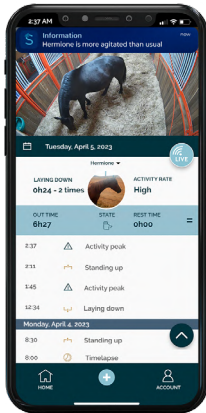

NOVOSTABLE FOALING

The smart solution for
foaling management

NON INTRUSIVE SOLUTION

REAL TIME ALERTS

24/7 SMART MONITORING

ACCURATE MONITORING & ALERTS BEFORE, DURING AND AFTER FOALING

**START
MONITORING**

WARNING SIGNS
Notification 24-72h before foaling

FOALING ALERT
SMS & Phone call 5-30 min before the birth of the foal

**BROAD MARE & FOAL
MONITORING**
Distinctive real-time monitoring and alerts

**NEW
FOALING**

ALL IN ONE SOLUTION

Events

Chronological tracking of all activities of broodmare & foal afterward

Real time alerts

Live

Live broadcast to remove doubts

Multiple users

Share with all your team

LANA, OUR ARTIFICIAL INTELLIGENCE

Self-learning: continuous deep learning

Powerful & precise: 4 million data points per day per horse