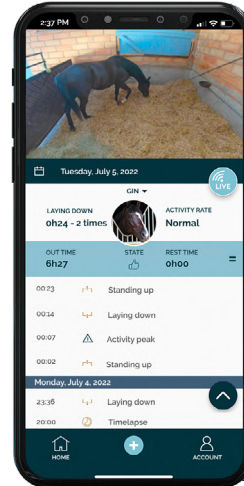

# 24/7 BEHAVIOR MONITORING & ANALYSIS

- Foaling management
- Health surveillance
- Behavior analysis : routine and habits
- Veterinary surveillance assistant

ALL IN 1 SOLUTION

POWERED BY LANA 

- Powerful Artificial Intelligence algorithms
- Intuitive mobile & desktop application
- Compatible with high performing cameras

# APPLICATION AREAS