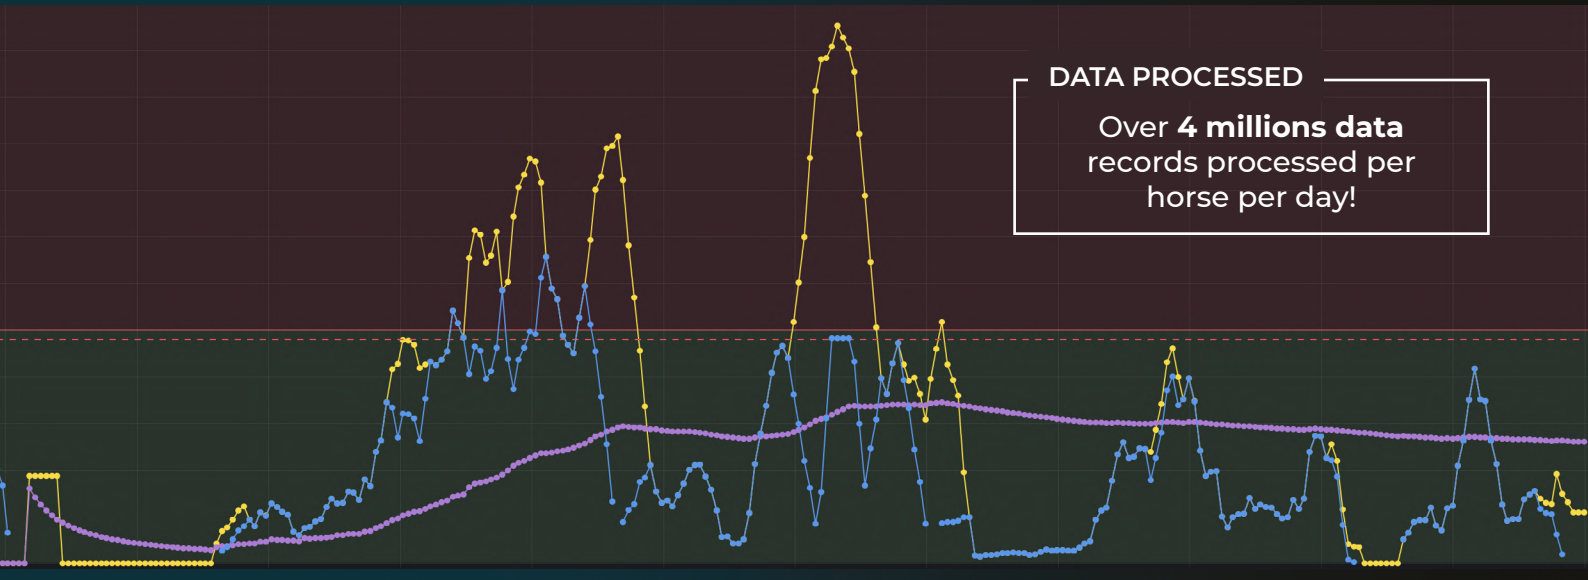

### COLIC: DO YOU KNOW?

**40,000** Deaths from colic each year.

**60%** The **chances of survival** if treated < 10 hours **after the 1st** clinical signs.

**NOVOSTABLE** alerts you up to **24h** **BEFORE** the **first** clinical signs.

## LANA, OUR SELF-LEARNING ARTIFICIAL INTELLIGENCE

- **Tailor-made learning** of each environment and horse
- **Analyses** of behaviour in real time
- Continuous **review** and **validation** model performance
- **Detects** unusual behaviour