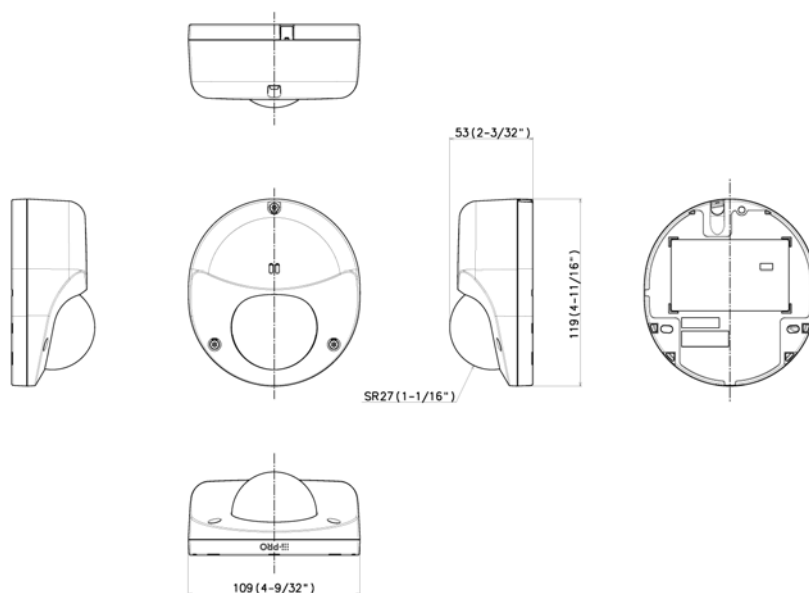

# APPEARANCE

Mass : Approx. 550 g [1.21 lbs]

Unit:mm