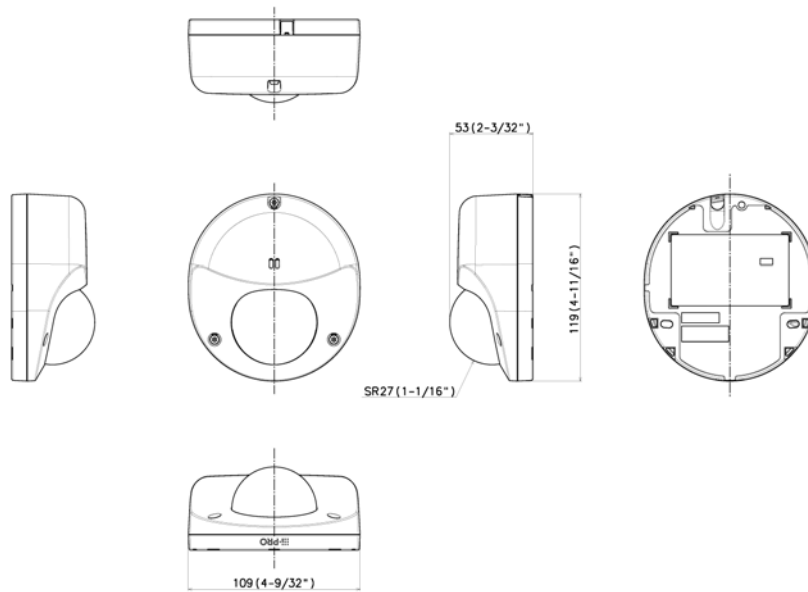

WV-QAT502-W
Gangbox Adapter

WV-QCL100-W
Mount Bracket

WV-QCL101-W
Mount Bracket

WV-QCN500-W
Mount Bracket

WV-QJB500-W
Mount Bracket

WV-QJB502A-W
Mount Bracket

WV-QPL500-W
Mount Bracket

WV-QWL500-W
Mount Bracket

APPEARANCE

Mass : Approx. 550 g [1.21 lbs]

Unit:mm