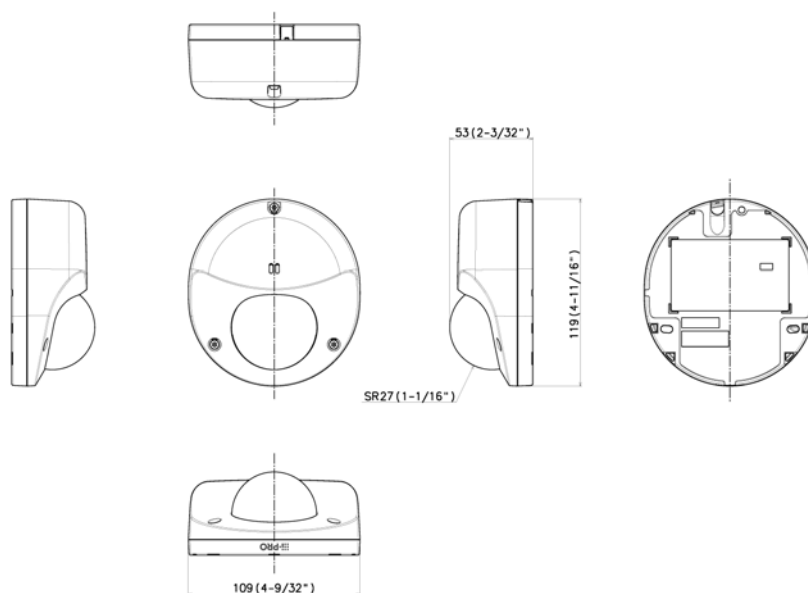

Mass : Approx. 550 g [1.21 lbs]

Unit : mm