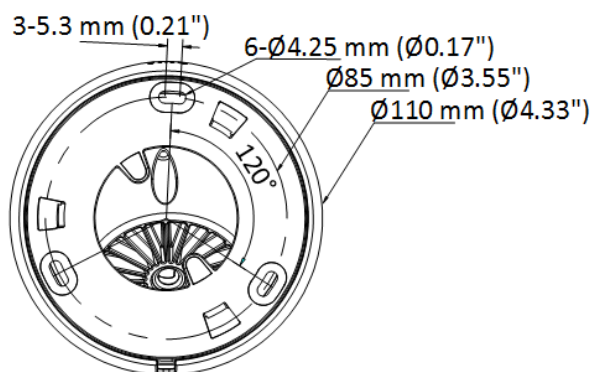

▪ Specification

Camera	
Image Sensor	3K CMOS
Max. Resolution	2960 (H) × 1665 (V)
Min. Illumination	0.01 Lux@(F1.6, AGC ON), 0 Lux with IR
Shutter Time	PAL: 1/25 s to 1/50, 000 s; NTSC: 1/30 s to 1/50, 000 s
Day & Night	ICR
Angle Adjustment	Pan: 0 to 360°, Tilt: 0 to 75°, Rotation: 0 to 360°
Signal System	PAL/NTSC
Lens	
Lens Type	2.8 mm and 3.6 mm fixed focal lens
Focal Length & FOV	2.8 mm, horizontal FOV: 104.9°, vertical FOV: 67.3°, diagonal FOV: 129.8° 3.6 mm, horizontal FOV: 81.3°, vertical FOV: 50.7°, diagonal FOV: 102.4°
Lens Mount	M12
Illuminator	
Supplement Light Type	White Light,IR
Supplement Light Range	IR : Up to 40 m White Light : Up to 20 m
Image	
Image Settings	Brightness, Sharpness, Smart IR
Frame Rate	TVI: 3K@20 fps, 4 MP@25 fps/30 fps, 1080p@25 fps/30 fps AHD: 5 MP@20 fps, 4 MP@25 fps/30 fps CVI: 4 MP@25 fps/30 fps CVBS: PAL/NTSC
Day/Night Mode	Auto/Color/BW (Black and White)
Wide Dynamic Range (WDR)	Digital WDR
Image Enhancement	DWDR/BLC/HLC/Global
White Balance	Auto/Manual
AGC	Yes
Interface	
Video Output	Switchable TVI/AHD/CVI/CVBS
General	
Material	Body: Metal Enclosure: Plastic
Dimension	97.9 mm × Ø110 mm (3.85" × Ø4.33")
Weight	Approx. 340 g (0.75 lb.)
Operating Condition	-40 °C to 60 °C (-40 °F to 140 °F), humidity: 90% or less (non-condensation)
Communication	HIKVISION-C
Language	English
Power Supply	12 VDC ± 25% *You are recommended to use one power adapter to supply the power for one camera.
Consumption	Max. 3.3 W

Approval

Protection

IP67

▪ **Available Model**

DS-2CE78K0T-LFS(2.8mm)

DS-2CE78K0T-LFS(3.6mm)

▪ **Dimension**

▪ **Accessory**