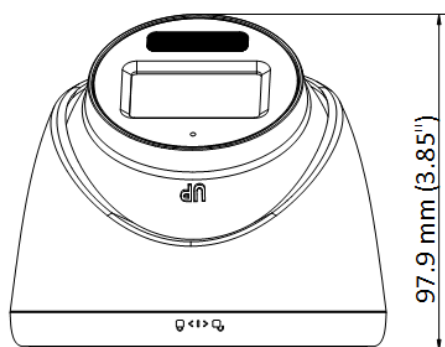

▪ Specification

Camera	
Image Sensor	3K CMOS
Max. Resolution	2960 (H) × 1665 (V)
Min. Illumination	0.01 Lux@(F1.6, AGC ON), 0 Lux with IR
Shutter Time	PAL: 1/25 s to 1/50, 000 s; NTSC: 1/30 s to 1/50, 000 s
Day & Night	ICR
Angle Adjustment	Pan: 0 to 360°, Tilt: 0 to 75°, Rotation: 0 to 360°
Signal System	PAL/NTSC
Lens	
Lens Type	2.8 mm and 3.6 mm fixed focal lens
Focal Length & FOV	2.8 mm, horizontal FOV: 104.9°, vertical FOV: 67.3°, diagonal FOV: 129.8° 3.6 mm, horizontal FOV: 81.3°, vertical FOV: 50.7°, diagonal FOV: 102.4°
Lens Mount	M12
Illuminator	
Supplement Light Type	White Light,IR
Supplement Light Range	IR : Up to 40 m White Light : Up to 20 m
Image	
Image Settings	Brightness, Sharpness, Smart IR
Frame Rate	TVI: 3K@20 fps, 4 MP@25 fps/30 fps, 1080p@25 fps/30 fps AHD: 5 MP@20 fps, 4 MP@25 fps/30 fps CVI: 4 MP@25 fps/30 fps CVBS: PAL/NTSC
Day/Night Mode	Auto/Color/BW (Black and White)
Wide Dynamic Range (WDR)	Digital WDR
Image Enhancement	DWDR/BLC/HLC/Global
White Balance	Auto/Manual
AGC	Yes
Interface	
Video Output	Switchable TVI/AHD/CVI/CVBS
General	
Material	Body: Metal Enclosure: Plastic
Dimension	97.9 mm × Ø110 mm (3.85" × Ø4.33")
Weight	Approx. 340 g (0.75 lb.)
Operating Condition	-40 °C to 60 °C (-40 °F to 140 °F), humidity: 90% or less (non-condensation)
Communication	HIKVISION-C
Language	English
Power Supply	12 VDC ± 25% *You are recommended to use one power adapter to supply the power for one camera.
Consumption	Max. 3.3 W

Approval

Protection

IP67

▪ **Available Model**

DS-2CE78K0T-LFS(2.8mm)

DS-2CE78K0T-LFS(3.6mm)

▪ **Dimension**

▪ **Accessory**