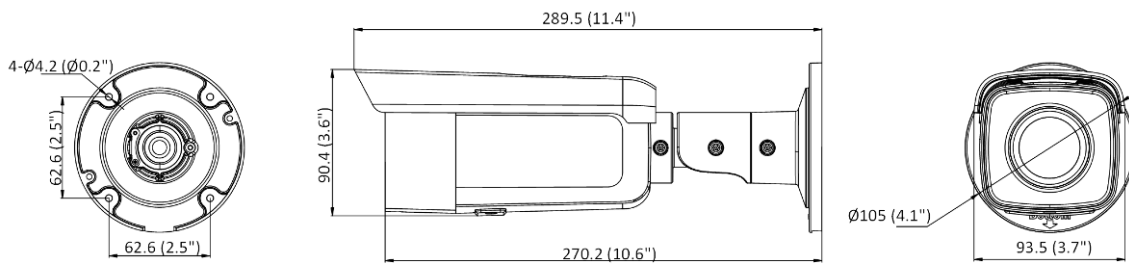

▪ **Dimension**

Unit: mm (inch)

▪ **Accessory**

▪ **Optional**

DS-1280ZJ-S Junction Box	DS-1275ZJ-S-SUS Vertical Pole Mount	DS-1260ZJ Junction Box