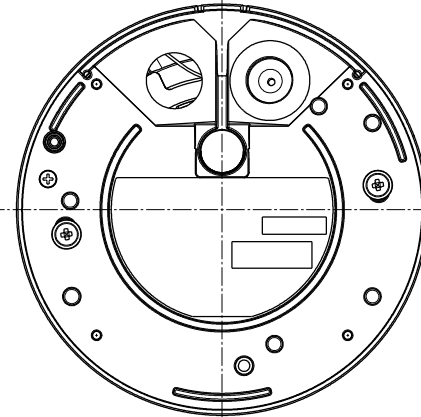

With Attachment plate

Model number	Dome type	Dome coating	Color
WV-S25500-V3LN	Clear dome	ClearSight	i-PRO white
WV-S25500-V3LNJ	Clear dome	ClearSight	i-PRO white
WV-S25500-V3LN1	Clear dome	ClearSight	Black
WV-S25500-V3L	Clear dome	No	i-PRO white
WV-S25500-V3LG	Smoke dome	No	i-PRO white
WV-S25600-V2LN	Clear dome	ClearSight	i-PRO white
WV-S25600-V2L	Clear dome	No	i-PRO white
WV-S25600-V2LG	Smoke dome	No	i-PRO white
WV-S25700-V2LN	Clear dome	ClearSight	i-PRO white
WV-S25700-V2LNJ	Clear dome	ClearSight	i-PRO white
WV-S25700-V2LN1	Clear dome	ClearSight	Black
WV-S25700-V2L	Clear dome	No	i-PRO white
WV-S25700-V2LG	Smoke dome	No	i-PRO white
WV-S25500-F3L	Clear dome	No	i-PRO white
WV-S25500-F6L	Clear dome	No	i-PRO white

	投影面積/Projected area
側面圖/Side-view	0.011 (m²)

Mass : Approx. 1.1 kg {2.43 lbs} (Excluding attachment for the conduit portion)