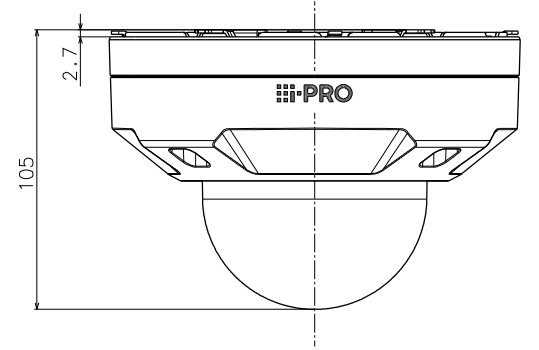

With Attachment plate

Model number	Dome type	Dome coating	Color
WV-S25500-V3LN	Clear dome	ClearSight	i-PRO white
WV-S25500-V3LNJ	Clear dome	ClearSight	i-PRO white
WV-S25500-V3LN1	Clear dome	ClearSight	Black
WV-S25500-V3L	Clear dome	No	i-PRO white
WV-S25500-V3LG	Smoke dome	No	i-PRO white
WV-S25600-V2LN	Clear dome	ClearSight	i-PRO white
WV-S25600-V2L	Clear dome	No	i-PRO white
WV-S25600-V2LG	Smoke dome	No	i-PRO white
WV-S25700-V2LN	Clear dome	ClearSight	i-PRO white
WV-S25700-V2LNJ	Clear dome	ClearSight	i-PRO white
WV-S25700-V2LN1	Clear dome	ClearSight	Black
WV-S25700-V2L	Clear dome	No	i-PRO white
WV-S25700-V2LG	Smoke dome	No	i-PRO white
WV-S25500-F3L	Clear dome	No	i-PRO white
WV-S25500-F6L	Clear dome	No	i-PRO white

	投影面積/Projected area
側面圖/Side-view	0.011 (m²)

Mass : Approx. 1.1 kg {2.43 lbs} (Excluding attachment for the conduit portion)