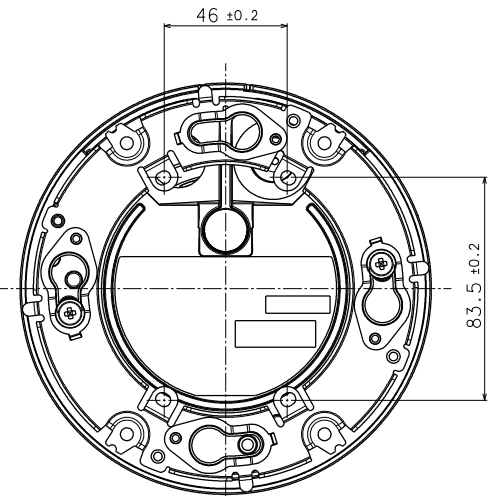

With Attachment plate

Model number	Dome type	Dome coating	Color
WV-S25500-V3LN	Clear dome	ClearSight	i-PRO white
WV-S25500-V3LNJ	Clear dome	ClearSight	i-PRO white
WV-S25500-V3LN1	Clear dome	ClearSight	Black
WV-S25500-V3L	Clear dome	No	i-PRO white
WV-S25500-V3LG	Smoke dome	No	i-PRO white
WV-S25600-V2LN	Clear dome	ClearSight	i-PRO white
WV-S25600-V2L	Clear dome	No	i-PRO white
WV-S25600-V2LG	Smoke dome	No	i-PRO white
WV-S25700-V2LN	Clear dome	ClearSight	i-PRO white
WV-S25700-V2LNJ	Clear dome	ClearSight	i-PRO white
WV-S25700-V2LN1	Clear dome	ClearSight	Black
WV-S25700-V2L	Clear dome	No	i-PRO white
WV-S25700-V2LG	Smoke dome	No	i-PRO white
WV-S25500-F3L	Clear dome	No	i-PRO white
WV-S25500-F6L	Clear dome	No	i-PRO white

	投影面積/Projected area
側面圖/Side-view	0.011 (m²)

Mass : Approx. 1.1 kg {2.43 lbs} (Excluding attachment for the conduit portion)