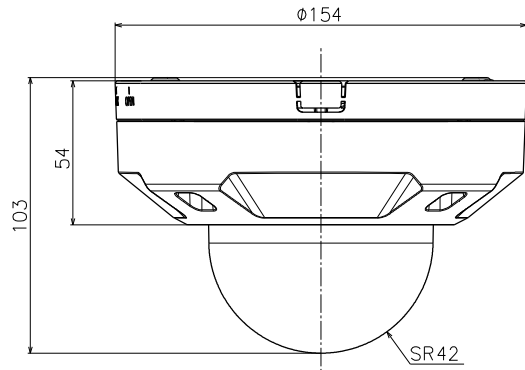

WV-QCA500A
RJ45 Ethernet Cable

Model number	Dome type	Dome coating	Color
WV-S25500-V3LN	Clear dome	ClearSight	i-PRO white
WV-S25500-V3LNJ	Clear dome	ClearSight	i-PRO white
WV-S25500-V3LN1	Clear dome	ClearSight	Black
WV-S25500-V3L	Clear dome	No	i-PRO white
WV-S25500-V3LG	Smoke dome	No	i-PRO white
WV-S25600-V2LN	Clear dome	ClearSight	i-PRO white
WV-S25600-V2L	Clear dome	No	i-PRO white
WV-S25600-V2LG	Smoke dome	No	i-PRO white
WV-S25700-V2LN	Clear dome	ClearSight	i-PRO white
WV-S25700-V2LNJ	Clear dome	ClearSight	i-PRO white
WV-S25700-V2LN1	Clear dome	ClearSight	Black
WV-S25700-V2L	Clear dome	No	i-PRO white
WV-S25700-V2LG	Smoke dome	No	i-PRO white
WV-S25500-F3L	Clear dome	No	i-PRO white
WV-S25500-F6L	Clear dome	No	i-PRO white

	投影面積/Projected area
側面圖/Side-view	0.011 (m²)

Mass : Approx. 1.1 kg {2.43 lbs} (Excluding attachment for the conduit portion)