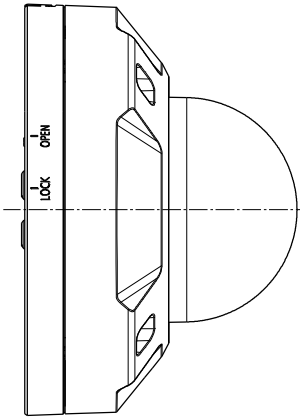

With Attachment plate

Model number	Dome type	Dome coating	Color
WV-S25500-V3LN	Clear dome	ClearSight	i-PRO white
WV-S25500-V3LNJ	Clear dome	ClearSight	i-PRO white
WV-S25500-V3LN1	Clear dome	ClearSight	Black
WV-S25500-V3L	Clear dome	No	i-PRO white
WV-S25500-V3LG	Smoke dome	No	i-PRO white
WV-S25600-V2LN	Clear dome	ClearSight	i-PRO white
WV-S25600-V2L	Clear dome	No	i-PRO white
WV-S25600-V2LG	Smoke dome	No	i-PRO white
WV-S25700-V2LN	Clear dome	ClearSight	i-PRO white
WV-S25700-V2LNJ	Clear dome	ClearSight	i-PRO white
WV-S25700-V2LN1	Clear dome	ClearSight	Black
WV-S25700-V2L	Clear dome	No	i-PRO white
WV-S25700-V2LG	Smoke dome	No	i-PRO white
WV-S25500-F3L	Clear dome	No	i-PRO white
WV-S25500-F6L	Clear dome	No	i-PRO white

	投影面積/Projected area
側面圖/Side-view	0.011 (m²)

Mass : Approx. 1.1 kg {2.43 lbs} (Excluding attachment for the conduit portion)