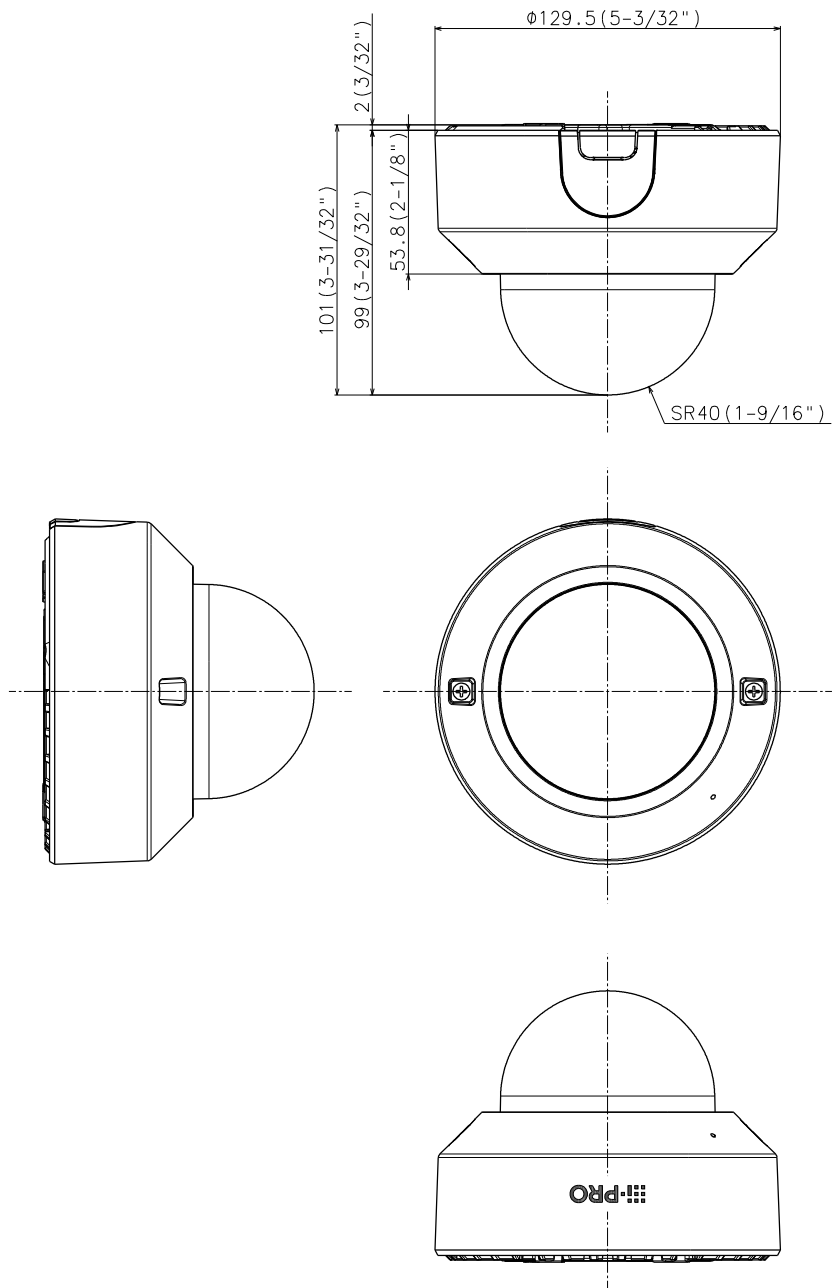

Alarm Actions	SDXC/SDHC/SD memory recording, E-mail notification, HTTP alarm notification Indication on browser, TCP alarm notification output
<b>Input/Output</b>	
Monitor Output (for Adjustment)	VBS : 1.0 V [p-p] / 75 $\Omega$ , composite, Pin jack An NTSC or PAL signal can be outputted from camera
Audio input	$\varnothing$ 3.5 mm stereo mini jack For microphone input : Recommended applicable microphone : Plug-in power type (Sensitivity of microphone : -48 dB $\pm$ 3 dB (0 dB=1 V/Pa, 1 kHz)) Input impedance : Approx. 2 k $\Omega$ (unbalanced) Supply voltage : 2.5 V $\pm$ 0.5 V / For line input : Input level: Approx. -10 dBV
Audio Output	$\varnothing$ 3.5 mm stereo mini jack (monaural output) Output impedance : Approx. 600 $\Omega$ (unbalanced) / Output level : -20 dBV
External I/O Terminals	ALARM IN 1 (Alarm input 1/ Black & white input/ Auto time adjustment input) (x1) ALARM IN 2 (Alarm input 2/ ALARM OUT) (x1) , ALARM IN 3 (Alarm input 3/ AUX OUT) (x1)
<b>General</b>	
Safety	UL (UL62368-1), c-UL (CSA C22.2 No.62368-1), CE, IEC62368-1
EMC	FCC (Part15 ClassA), ICES-003 ClassA, EN55032 ClassB, EN55035
Power Source and Power Consumption	DC power supply : DC12 V 410 mA, Approx. 4.9 W PoE (IEEE802.3af compliant) Device : DC48 V 110 mA, Approx. 5.3 W (Class 2 device)
Ambient Operating Temperature	-10 $^{\circ}$ C to +50 $^{\circ}$ C (14 $^{\circ}$ F to 122 $^{\circ}$ F)
Ambient Operating Humidity	10 to 90 % (no condensation)
Dimensions	$\varnothing$ 129.5 mm x 101 mm (H) { $\varnothing$ 5-3/32 inches x 3-31/32 inches (H)} Dome radius 40 mm {1-9/16 inches}
Mass (approx.)	470 g {1.04 lbs.}
Finish	Main body : ABS resin, Black / Dome cover : Acrylic resin, Smoke

WV-QWL501-B  
Mount Bracket

WV-QPL500-B  
Mount Bracket

WV-Q183  
Mount Bracket

WV-Q178  
Mount Bracket

WV-QCL100-B  
Mount Bracket

WV-QEM100-B  
Mount Bracket

WV-Q105A  
Mount Bracket

WV-QSR100-B  
Sun Shade