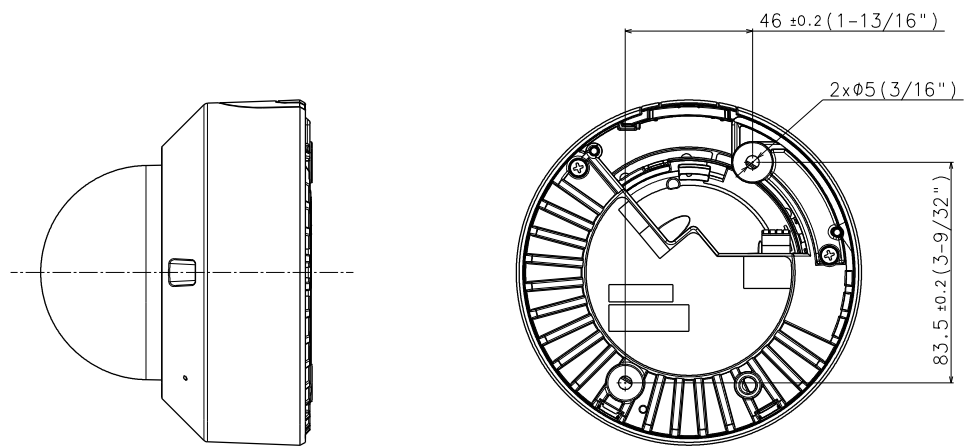

Alarm Actions	SDXC/SDHC/SD memory recording, E-mail notification, HTTP alarm notification Indication on browser, TCP alarm notification output
Input/Output	
Monitor Output (for Adjustment)	VBS : 1.0 V [p-p] / 75 Ω , composite, Pin jack An NTSC or PAL signal can be outputted from camera
Audio input	\varnothing 3.5 mm stereo mini jack For microphone input : Recommended applicable microphone : Plug-in power type (Sensitivity of microphone : -48 dB \pm 3 dB (0 dB=1 V/Pa, 1 kHz)) Input impedance : Approx. 2 k Ω (unbalanced) Supply voltage : 2.5 V \pm 0.5 V / For line input : Input level: Approx. -10 dBV
Audio Output	\varnothing 3.5 mm stereo mini jack (monaural output) Output impedance : Approx. 600 Ω (unbalanced) / Output level : -20 dBV
External I/O Terminals	ALARM IN 1 (Alarm input 1/ Black & white input/ Auto time adjustment input) (x1) ALARM IN 2 (Alarm input 2/ ALARM OUT) (x1), ALARM IN 3 (Alarm input 3/ AUX OUT) (x1)
General	
Safety	UL (UL62368-1), c-UL (CSA C22.2 No.62368-1), CE, IEC62368-1
EMC	FCC (Part15 ClassA), ICES-003 ClassA, EN55032 ClassB, EN55035
Power Source and Power Consumption	DC power supply : DC12 V 410 mA, Approx. 4.9 W PoE (IEEE802.3af compliant) Device : DC48 V 110 mA, Approx. 5.3 W (Class 2 device)
Ambient Operating Temperature	-10 $^{\circ}$ C to +50 $^{\circ}$ C (14 $^{\circ}$ F to 122 $^{\circ}$ F)
Ambient Operating Humidity	10 to 90 % (no condensation)
Dimensions	\varnothing 129.5 mm x 101 mm (H) { \varnothing 5-3/32 inches x 3-31/32 inches (H)} Dome radius 40 mm {1-9/16 inches}
Mass (approx.)	470 g {1.04 lbs.}
Finish	Main body : ABS resin, Black / Dome cover : Acrylic resin, Clear

WV-QPL500-B
Mount Bracket

WV-Q183
Mount Bracket

WV-Q178
Mount Bracket

WV-QCL100-B
Mount Bracket

WV-QEM100-B
Mount Bracket

WV-Q105A
Mount Bracket

WV-QSR100-B
Sun Shade

Mass : Approx. 470 g {1.04 lbs}