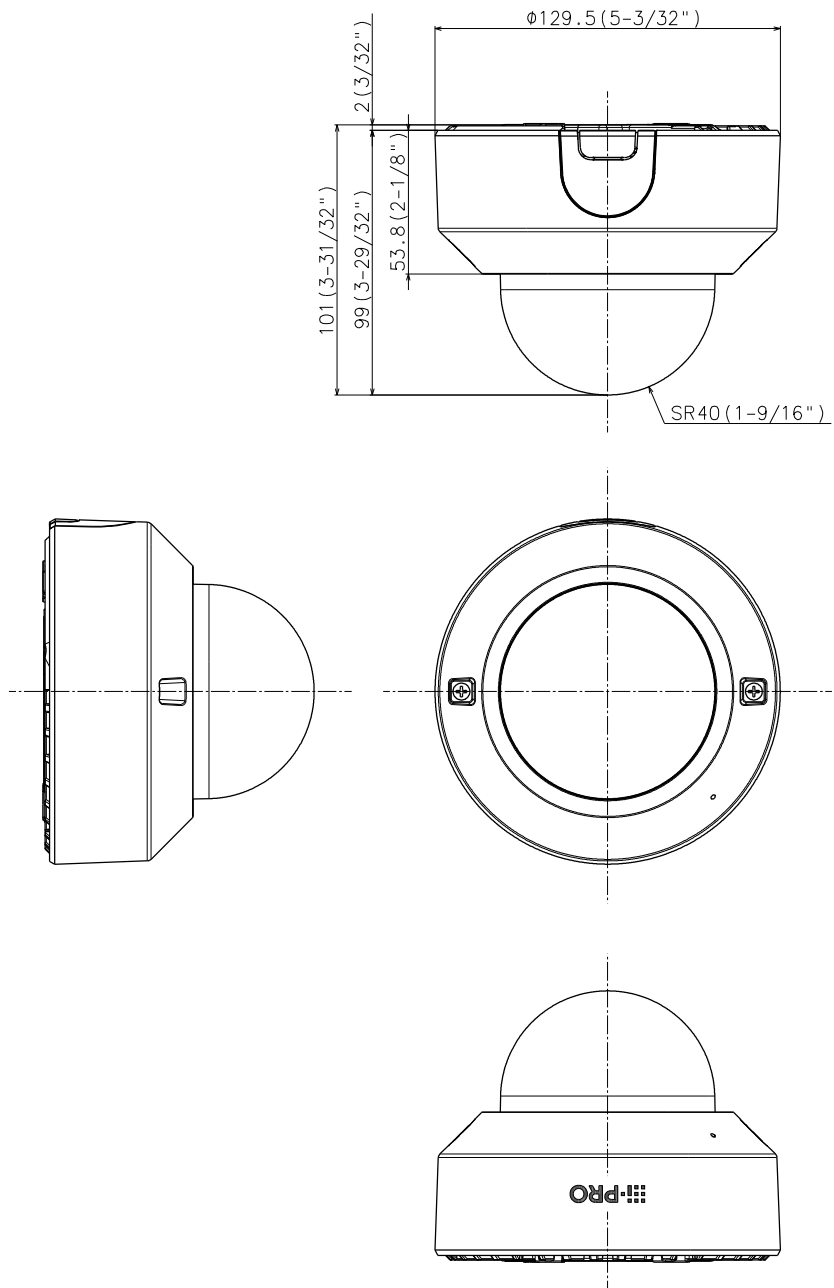

Alarm Actions	SDXC/SDHC/SD memory recording, E-mail notification, HTTP alarm notification Indication on browser, TCP alarm notification output
Input/Output	
Monitor Output (for Adjustment)	VBS : 1.0 V [p-p] / 75 Ω , composite, Pin jack An NTSC or PAL signal can be outputted from camera
Audio input	\varnothing 3.5 mm stereo mini jack For microphone input : Recommended applicable microphone : Plug-in power type (Sensitivity of microphone : -48 dB \pm 3 dB (0 dB=1 V/Pa, 1 kHz)) Input impedance : Approx. 2 k Ω (unbalanced) Supply voltage : 2.5 V \pm 0.5 V / For line input : Input level: Approx. -10 dBV
Audio Output	\varnothing 3.5 mm stereo mini jack (monaural output) Output impedance : Approx. 600 Ω (unbalanced) / Output level : -20 dBV
External I/O Terminals	ALARM IN 1 (Alarm input 1/ Black & white input/ Auto time adjustment input) (x1) ALARM IN 2 (Alarm input 2/ ALARM OUT) (x1), ALARM IN 3 (Alarm input 3/ AUX OUT) (x1)
General	
Safety	UL (UL62368-1), c-UL (CSA C22.2 No.62368-1), CE, IEC62368-1
EMC	FCC (Part15 ClassA), ICES-003 ClassA, EN55032 ClassB, EN55035
Power Source and Power Consumption	DC power supply : DC12 V 410 mA, Approx. 4.9 W PoE (IEEE802.3af compliant) Device : DC48 V 110 mA, Approx. 5.3 W (Class 2 device)
Ambient Operating Temperature	-10 $^{\circ}$ C to +50 $^{\circ}$ C (14 $^{\circ}$ F to 122 $^{\circ}$ F)
Ambient Operating Humidity	10 to 90 % (no condensation)
Dimensions	\varnothing 129.5 mm x 101 mm (H) { \varnothing 5-3/32 inches x 3-31/32 inches (H)} Dome radius 40 mm {1-9/16 inches}
Mass (approx.)	470 g {1.04 lbs.}
Finish	Main body : ABS resin, Black / Dome cover : Acrylic resin, Clear

WV-QPL500-B
Mount Bracket

WV-Q183
Mount Bracket

WV-Q178
Mount Bracket

WV-QCL100-B
Mount Bracket

WV-QEM100-B
Mount Bracket

WV-Q105A
Mount Bracket

WV-QSR100-B
Sun Shade

Mass : Approx. 470 g {1.04 lbs}