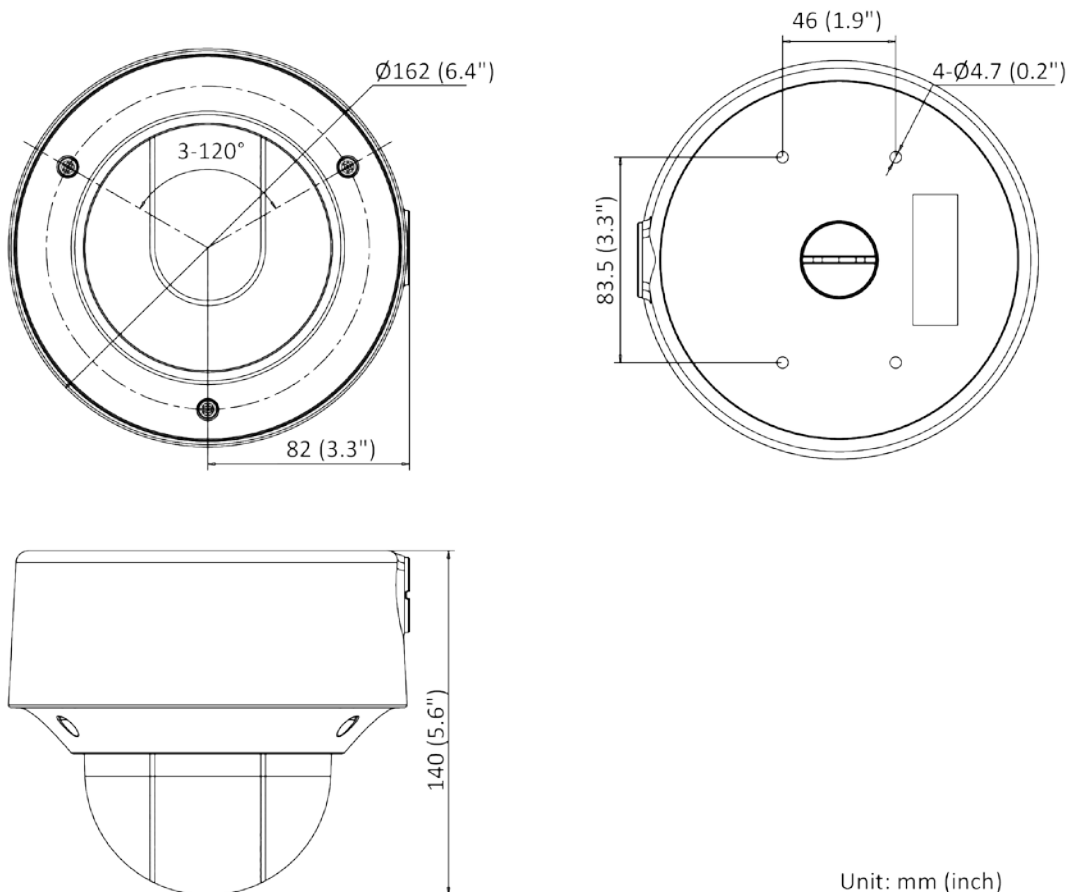

Approval	
EMC	FCC SDoC (47 CFR Part 15, Subpart B); CE-EMC (EN 55032: 2015, EN 61000-3-2: 2014, EN 61000-3-3: 2013, EN 50130-4: 2011 +A1: 2014); RCM (AS/NZS CISPR 32: 2015); IC VoC (ICES-003: Issue 6, 2016); KC (KN 32: 2015, KN 35: 2015)
Safety	UL (UL 60950-1); CB (IEC 60950-1:2005 + Am 1:2009 + Am 2:2013, IEC 62368-1:2014); CE-LVD (EN 60950-1:2005 + Am 1:2009 + Am 2:2013, IEC 62368-1:2014); BIS (IS 13252(Part 1):2010+A1:2013+A2:2015); LOA (IEC/EN 60950-1)
Environment	CE-RoHS (2011/65/EU); WEEE (2012/19/EU); Reach (Regulation (EC) No 1907/2006)
Protection	IP67 (IEC 60529:2013), IK10 (IEC 62262:2002)
Anti-Corrosion Protection	NEMA 4X: NEMA 250-2014

▪ **Available Model**

DS-2CD3D86G2T-IZHSY (2.8 to 12 mm, 8 to 32 mm)

▪ **Dimension**

Unit: mm (inch)