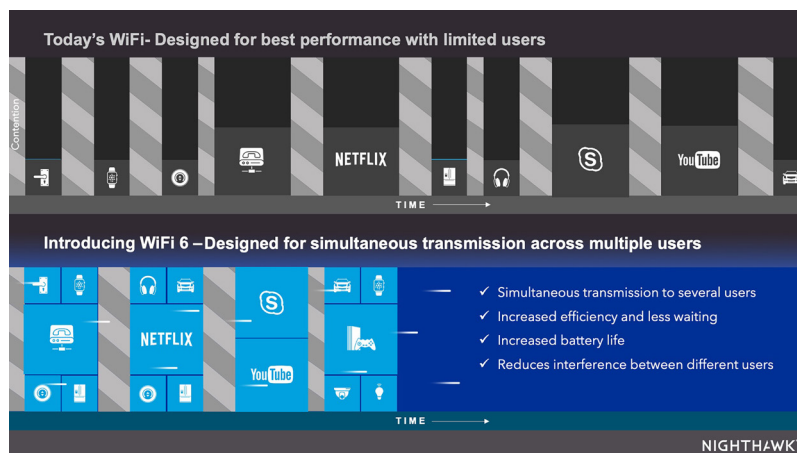

NIGHTHAWK® APP—Easily set up your extender and get more out of your WiFi.

AX WIFI SUPPORTS ALL CURRENT WIFI ROUTERS & WIFI DEVICES—Backward compatible with WiFi 5 and earlier generation devices

Security

Maintain high security across your network to ensure your privacy & family is safe while online.

STANDARDS-BASED WIFI SECURITY (802.11i, 128-bit AES encryption with PSK)

NIGHTHAWK®

Nighthawk® AX8/8-Stream AX6000 WiFi 6 Mesh Extender

Orthogonal Frequency Division Multiple Access (OFDMA)

Using the uplink and downlink OFDMA^s feature of WiFi 6, the WiFi traffic is managed much more efficiently since data is transmitted from different devices concurrently, rather than having each device's data wait for its turn. This results in an efficient use of air-time, reduced latency, and increased bandwidth to add more devices to your network.