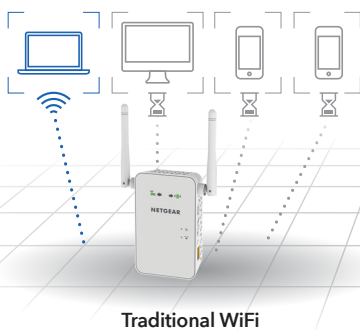

NETGEAR®

NIGHTHAWK®

Nighthawk® AX8/8-Stream AX6000 WiFi 6 Mesh Extender

Gigabit WiFi to Mobile Devices

Support for 160MHz channel allows the Nighthawk AX8 WiFi 6 Mesh Extender to stream at Gigabit speeds to supported mobile devices, which are increasingly used for video streaming or gaming.

Data sent to one device at a time

Data sent to multiple devices simultaneously

NIGHTHAWK®

Nighthawk® AX8/8-Stream AX6000 WiFi 6 Mesh Extender

Nighthawk App

The NETGEAR Nighthawk® App makes it easy to set up your extender and get more out of your WiFi. With the app, you can install your extender in a few steps—just connect your mobile device to the network and the app will walk you through the rest. Once set up, you can use the intuitive dashboard to manage your network.