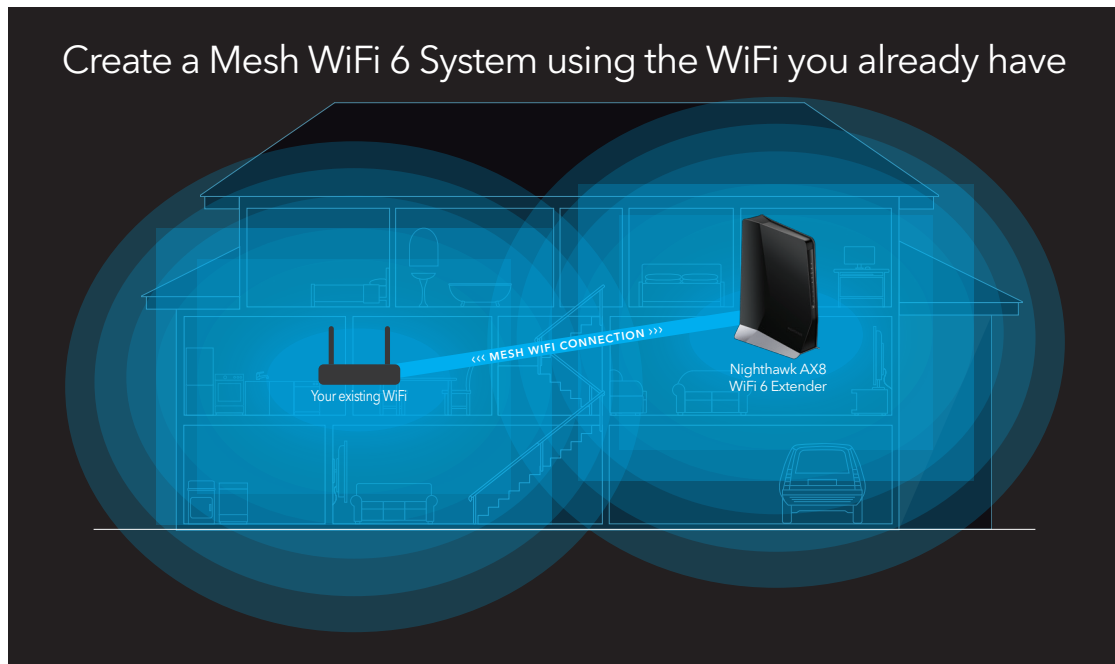

NIGHTHAWK®

Nighthawk® AX8/8-Stream AX6000 WiFi 6 Mesh Extender