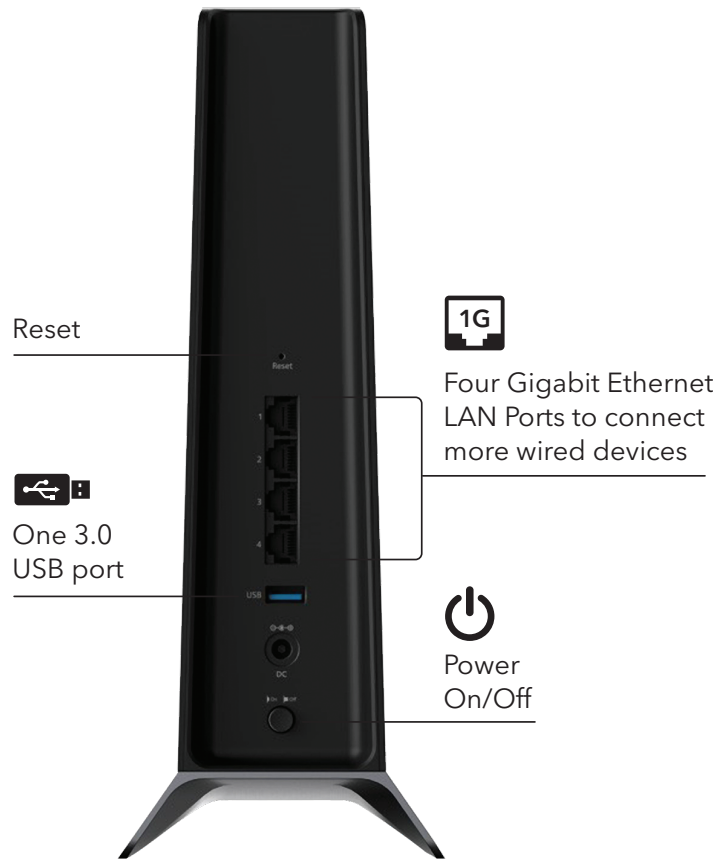

Data sent to one device at a time

Data sent to multiple devices simultaneously

NIGHTHAWK®

Nighthawk® AX8/8-Stream AX6000 WiFi 6 Mesh Extender

Nighthawk App

The NETGEAR Nighthawk® App makes it easy to set up your extender and get more out of your WiFi. With the app, you can install your extender in a few steps—just connect your mobile device to the network and the app will walk you through the rest. Once set up, you can use the intuitive dashboard to manage your network.

- Network Management—Easily monitor and manage your home network
- Quick Setup—Get connected in just minutes
- Get it at nighthawk-app.com

Connection Diagram

NIGHTHAWK®

Nighthawk® AX8/8-Stream AX6000 WiFi 6 Mesh Extender