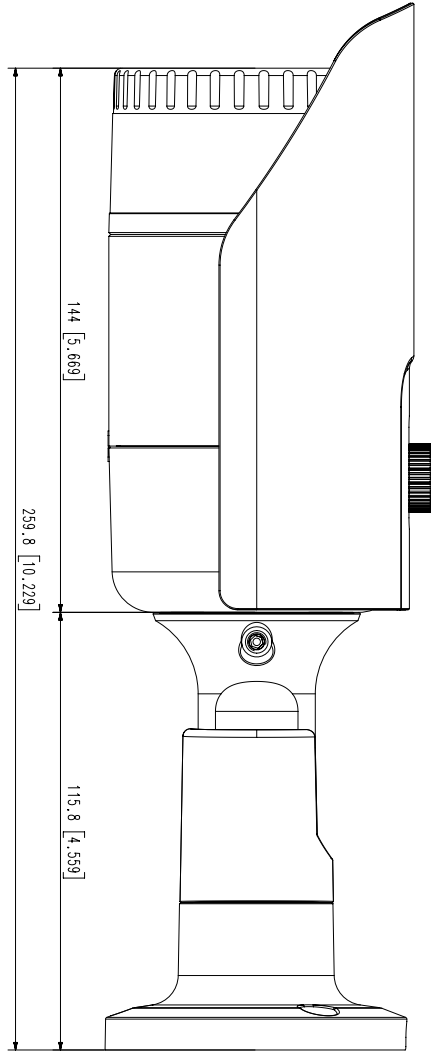

HCO-7070RA

QHD (4MP) Analog IR Bullet Camera

Key Features

- QHD (2560 x 1440, 30fps) resolution
- 0.16 Lux@F1.6 (Color), 0 Lux (B/W : IR LED on)
- 3.2 ~ 10mm (3.1x) varifocal lens
- Day & Night (ICR), DWDR, Motion detection
- Transmission distance Max. 500m
- Easy installation (Plug & play), Dual power
- IP66, IK10 support

Accessories (Optional)

SBO-100B1

SBP-302PM

Video	
Imaging Device	1/3" 4MP CMOS
Effective Pixels	2688(H)x1520(V)
Min. Illumination	Color: 0.16Lux(F1.6, 1/30sec) BW: 0Lux(IR LED on)
Video Out	BNC(AHD), additional CVBS for installation(2Pin connector type)
Lens	
Focal Length (Zoom Ratio)	3.2~10mm(3.1x) manual varifocal
Max. Aperture Ratio	F1.6
Angular Field of View	H: 93.48°(Wide)~29.44°(Tele), V: 50.47°(Wide)~16.64°(Tele), D: 112.53°(Wide)~33.7°(Tele)
Min. Object Distance	0.5m(1.64ft)
Focus Control	Manual
Lens Type	DC auto iris
Operational	
IR Viewable Length	30m(98.43ft)
Day & Night	Auto(ICR)
Backlight Compensation	UserBLC, HLC, DWDR
Digital Noise Reduction	2DDNR
Motion Detection	4 zones
Privacy Masking	2 zones
Gain Control	Low / Middle / High / Very High
White Balance	ATW / AWC / Manual / Indoor / Outdoor
Electronic Shutter Speed	1/30 ~ 1/12,000sec(N), 1/25~ 1/12,000sec(P)
Video Rotation	H-Rev/V-Rev
Analytics	Motion detection
Alarm I/O	MD Output 1ea
Coaxial Protocol	ACP(AHD Coax Protocol), CVBS: Pelco-C(Coaxitron)
Video Transmission Distance	500m(5C2V Coaxial Cable)
Network	
Resolution	2560x1440
Max. Framerate	30fps@4M(N), 25fps@4M(P)
Environmental	
Operating Temperature / Humidity	-30°C ~ +55°C (-22°F ~ +131°F) / Less than 90% RH * Start up should be done at above -10°C
Certification	IP66, IK10
Electrical	
Input Voltage	24VAC, 12VDC
Power Consumption	Max 5.8W
Mechanical	
Color / Material	Dark Grey / Aluminum
Product dimensions / weight	Ø78.0x259.8mm(Ø3.07"x10.23"), 914g(2.02 lb)

UNIT : mm [inch]
SCALE : 1/1