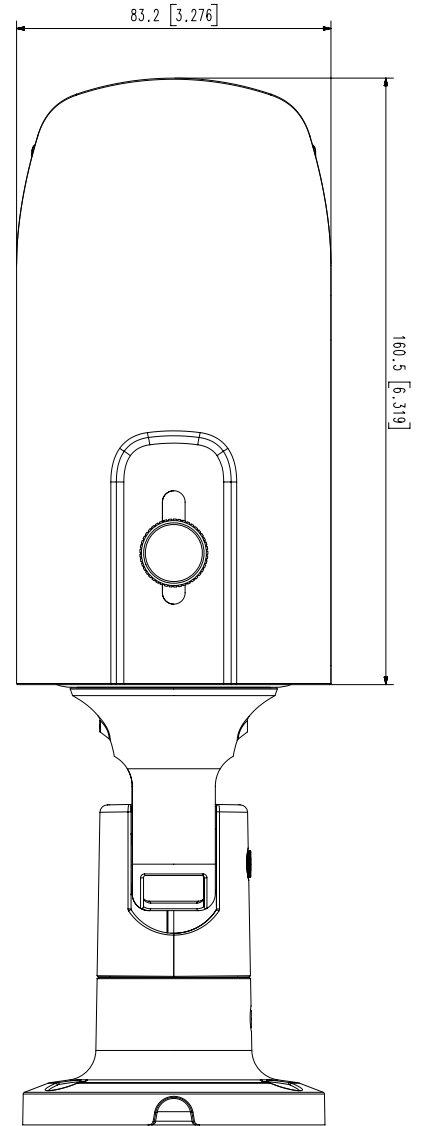

HCO-7070RA

QHD (4MP) Analog IR Bullet Camera

Key Features

- QHD (2560 x 1440, 30fps) resolution
- 0.16 Lux@F1.6 (Color), 0 Lux (B/W : IR LED on)
- 3.2 ~ 10mm (3.1x) varifocal lens
- Day & Night (ICR), DWDR, Motion detection
- Transmission distance Max. 500m
- Easy installation (Plug & play), Dual power
- IP66, IK10 support

Accessories (Optional)

SBO-100B1

SBP-302PM

Video	
Imaging Device	1/3" 4MP CMOS
Effective Pixels	2688(H)x1520(V)
Min. Illumination	Color: 0.16Lux(F1.6, 1/30sec) BW: 0Lux(IR LED on)
Video Out	BNC(AHD), additional CVBS for installation(2Pin connector type)
Lens	
Focal Length (Zoom Ratio)	3.2~10mm(3.1x) manual varifocal
Max. Aperture Ratio	F1.6
Angular Field of View	H: 93.48°(Wide)~29.44°(Tele), V: 50.47°(Wide)~16.64°(Tele), D: 112.53°(Wide)~33.7°(Tele)
Min. Object Distance	0.5m(1.64ft)
Focus Control	Manual
Lens Type	DC auto iris
Operational	
IR Viewable Length	30m(98.43ft)
Day & Night	Auto(ICR)
Backlight Compensation	UserBLC, HLC, DWDR
Digital Noise Reduction	2DDNR
Motion Detection	4 zones
Privacy Masking	2 zones
Gain Control	Low / Middle / High / Very High
White Balance	ATW / AWC / Manual / Indoor / Outdoor
Electronic Shutter Speed	1/30 ~ 1/12,000sec(N), 1/25~ 1/12,000sec(P)
Video Rotation	H-Rev/V-Rev
Analytics	Motion detection
Alarm I/O	MD Output 1ea
Coaxial Protocol	ACP(AHD Coax Protocol), CVBS: Pelco-C(Coaxitron)
Video Transmission Distance	500m(5C2V Coaxial Cable)
Network	
Resolution	2560x1440
Max. Framerate	30fps@4M(N), 25fps@4M(P)
Environmental	
Operating Temperature / Humidity	-30°C ~ +55°C (-22°F ~ +131°F) / Less than 90% RH * Start up should be done at above -10°C
Certification	IP66, IK10
Electrical	
Input Voltage	24VAC, 12VDC
Power Consumption	Max 5.8W
Mechanical	
Color / Material	Dark Grey / Aluminum
Product dimensions / weight	Ø78.0x259.8mm(Ø3.07"x10.23"), 914g(2.02 lb)

UNIT : mm [inch]
SCALE : 1/1