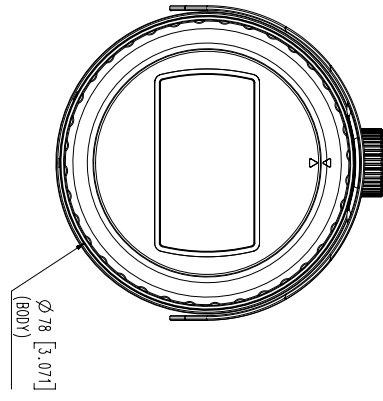

HCO-7070RA

QHD (4MP) Analog IR Bullet Camera

Key Features

- QHD (2560 x 1440, 30fps) resolution
- 0.16 Lux@F1.6 (Color), 0 Lux (B/W : IR LED on)
- 3.2 ~ 10mm (3.1x) varifocal lens
- Day & Night (ICR), DWDR, Motion detection
- Transmission distance Max. 500m
- Easy installation (Plug & play), Dual power
- IP66, IK10 support

Accessories (Optional)

SBO-100B1

SBP-302PM

Video	
Imaging Device	1/3" 4MP CMOS
Effective Pixels	2688(H)x1520(V)
Min. Illumination	Color: 0.16Lux(F1.6, 1/30sec) BW: 0Lux(IR LED on)
Video Out	BNC(AHD), additional CVBS for installation(2Pin connector type)
Lens	
Focal Length (Zoom Ratio)	3.2~10mm(3.1x) manual varifocal
Max. Aperture Ratio	F1.6
Angular Field of View	H: 93.48°(Wide)~29.44°(Tele), V: 50.47°(Wide)~16.64°(Tele), D: 112.53°(Wide)~33.7°(Tele)
Min. Object Distance	0.5m(1.64ft)
Focus Control	Manual
Lens Type	DC auto iris
Operational	
IR Viewable Length	30m(98.43ft)
Day & Night	Auto(ICR)
Backlight Compensation	UserBLC, HLC, DWDR
Digital Noise Reduction	2DDNR
Motion Detection	4 zones
Privacy Masking	2 zones
Gain Control	Low / Middle / High / Very High
White Balance	ATW / AWC / Manual / Indoor / Outdoor
Electronic Shutter Speed	1/30 ~ 1/12,000sec(N), 1/25~ 1/12,000sec(P)
Video Rotation	H-Rev/V-Rev
Analytics	Motion detection
Alarm I/O	MD Output 1ea
Coaxial Protocol	ACP(AHD Coax Protocol), CVBS: Pelco-C(Coaxitron)
Video Transmission Distance	500m(5C2V Coaxial Cable)
Network	
Resolution	2560x1440
Max. Framerate	30fps@4M(N), 25fps@4M(P)
Environmental	
Operating Temperature / Humidity	-30°C ~ +55°C (-22°F ~ +131°F) / Less than 90% RH * Start up should be done at above -10°C
Certification	IP66, IK10
Electrical	
Input Voltage	24VAC, 12VDC
Power Consumption	Max 5.8W
Mechanical	
Color / Material	Dark Grey / Aluminum
Product dimensions / weight	Ø78.0x259.8mm(Ø3.07"x10.23"), 914g(2.02 lb)

UNIT : mm [inch]
SCALE : 1/1