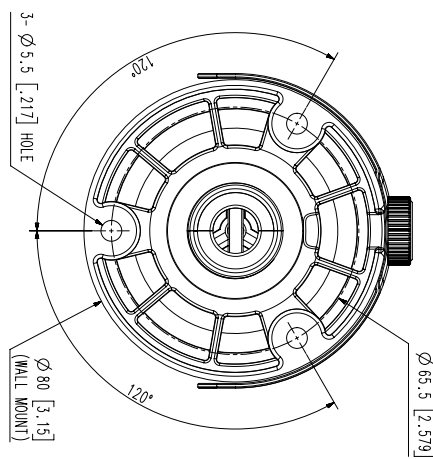

HCO-7070RA

QHD (4MP) Analog IR Bullet Camera

Key Features

- QHD (2560 x 1440, 30fps) resolution
- 0.16 Lux@F1.6 (Color), 0 Lux (B/W : IR LED on)
- 3.2 ~ 10mm (3.1x) varifocal lens
- Day & Night (ICR), DWDR, Motion detection
- Transmission distance Max. 500m
- Easy installation (Plug & play), Dual power
- IP66, IK10 support

Accessories (Optional)

SBO-100B1

SBP-302PM

Video	
Imaging Device	1/3" 4MP CMOS
Effective Pixels	2688(H)x1520(V)
Min. Illumination	Color: 0.16Lux(F1.6, 1/30sec) BW: 0Lux(IR LED on)
Video Out	BNC(AHD), additional CVBS for installation(2Pin connector type)
Lens	
Focal Length (Zoom Ratio)	3.2~10mm(3.1x) manual varifocal
Max. Aperture Ratio	F1.6
Angular Field of View	H: 93.48°(Wide)~29.44°(Tele), V: 50.47°(Wide)~16.64°(Tele), D: 112.53°(Wide)~33.7°(Tele)
Min. Object Distance	0.5m(1.64ft)
Focus Control	Manual
Lens Type	DC auto iris
Operational	
IR Viewable Length	30m(98.43ft)
Day & Night	Auto(ICR)
Backlight Compensation	UserBLC, HLC, DWDR
Digital Noise Reduction	2DDNR
Motion Detection	4 zones
Privacy Masking	2 zones
Gain Control	Low / Middle / High / Very High
White Balance	ATW / AWC / Manual / Indoor / Outdoor
Electronic Shutter Speed	1/30 ~ 1/12,000sec(N), 1/25~ 1/12,000sec(P)
Video Rotation	H-Rev/V-Rev
Analytics	Motion detection
Alarm I/O	MD Output 1ea
Coaxial Protocol	ACP(AHD Coax Protocol), CVBS: Pelco-C(Coaxitron)
Video Transmission Distance	500m(5C2V Coaxial Cable)
Network	
Resolution	2560x1440
Max. Framerate	30fps@4M(N), 25fps@4M(P)
Environmental	
Operating Temperature / Humidity	-30°C ~ +55°C (-22°F ~ +131°F) / Less than 90% RH * Start up should be done at above -10°C
Certification	IP66, IK10
Electrical	
Input Voltage	24VAC, 12VDC
Power Consumption	Max 5.8W
Mechanical	
Color / Material	Dark Grey / Aluminum
Product dimensions / weight	Ø78.0x259.8mm(Ø3.07"x10.23"), 914g(2.02 lb)

UNIT : mm [inch]
SCALE : 1/1