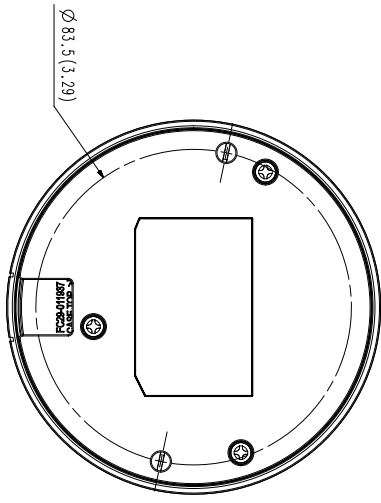

Unit : mm (inch)	SCALE : 1/1	© Hanwha Techwin
No.	MODEL NAME	DATE
3		
2		
1	QNF-8010	'19.09.02