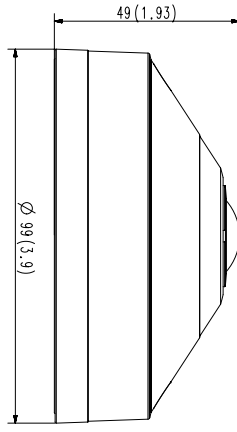

Unit : mm (inch)	SCALE : 1/1	© Hanwha Techwin
No.	MODEL NAME	DATE
3		
2		
1	QNF-8010	'19.09.02