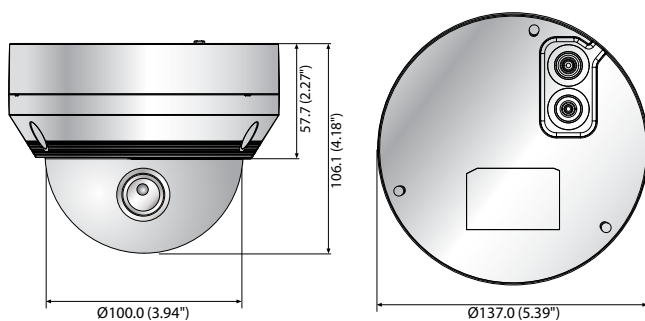

## Key Features

- Max. 2megapixel (1920 x 1080) resolution
- 0.095Lux (Color), 0Lux (B/W, IR LED on)
- 2.7~12mm(4.4x) motorised varifocal lens
- Max. 30fps@2M all resolutions (H.265/H.264)
- H.265, H.264, MJPEG codec supported, Multiple streaming
- Motion detection, Tampering, Defocus detection
- Hallway view (90°/270°), LDC support
- Micro SD/SDHC/SDXC memory slot (Max. 128GB)
- IR viewable length 30m
- IP66, IK10, PoE/12VDC

## Dimensions

Unit: mm (inch)