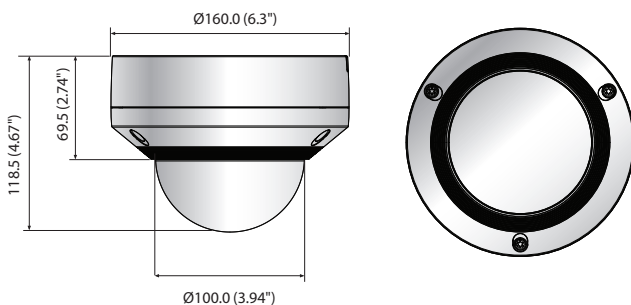

Dimensions

Unit : mm (inch)

XNV-L6080R	
VIDEO	
Imaging Device	1/2.8" 2M CMOS
Total Pixels	1,945(H) x 1,109(V) 2.16M
Effective Pixels	1,945(H) x 1,097(V) 2.13M
Scanning System	Progressive Scan
Min. Illumination	Color : 0.1Lux, B/W : 0Lux (IR LED on)
S / N Ratio	50dB
Video Out	CVBS : 1.0Vpp / 75Ω composite, 720 x 480(N), 720 x 576(P), for installation USB : micro USB type B, 1280 x 720 for installation
LENS	
Focal Length (Zoom Ratio)	3.2~10mm (3.1x) motorized varifocal
Max. Aperture Ratio	F1.6(Wide) ~ F2.9(Tele)
Angular Field of View	H : 109.0°(Wide) ~ 33.2°(Tele) / V : 57.4°(Wide) ~ 18.7°(Tele) / D : 132.0°(Wide) ~ 38.0°(Tele)
Min. Object Distance	0.5m (1.64ft)
Focus Control	Simple focus (Motorized V/F) / Manual, Remote control via network (Manual, Simple focus)
Lens / Mount Type	DC auto iris / Board-in type
PAN / TILT / ROTATE	
Pan / Tilt / Rotate Range	0° ~ 354° / 0° ~ 67° / 0° ~ 355°
OPERATIONAL	
IR Viewable Length	30m (98.43ft)
Camera Title	Off / On (Displayed up to 85 characters) - W/W : English / Numeric / Special characters - China : English / Numeric / Special / Chinese characters - Common : Multi-line (Max. 5), Color (Gray / Green / Red / Blue / Black / White), Transparency, Auto scale by resolution
Day & Night	Auto (ICR) / Color / B/W / External / Schedule
Backlight Compensation	Off / BLC / HLC (Masking / Dimming), WDR
Wide Dynamic Range	120dB
Contrast Enhancement	SSDR (Off / On)
Digital Noise Reduction	SSNRV (2D + 3D noise filter) (Off / On)
Digital Image Stabilization	Off / On
Defog	Off / Auto (Input from fog detection) / Manual
Motion Detection	Off / On (8ea, 8point polygonal zones), Handover
Privacy Masking	Off / On (32ea, polygonal zones) - Color : Gray / Green / Red / Blue / Black / White - Mosaic
Gain Control	Off / Low / Middle / High
White Balance	ATW / AWC / Manual / Indoor / Outdoor (Included mercury & Sodium)
Contrast	Level adjustment
LDC (Lens Distortion Correction)	Off / On (5 levels with min / max)
Electronic Shutter Speed	Minimum / Maximum / Anti flicker (2 ~ 1/12,000sec)
Digital PTZ	24x, Digital PTZ (Preset, Group)
Flip / Mirror	Off / On, Hallway view : 90°/270°
Video Analytics	Tampering, Defocus detection, Motion detection
Alarm Triggers	Motion detection, Video analytics, Network disconnect
Alarm Events	File upload via FTP, E-mail, Notification via E-mail, Local storage (SD/SDHC/SDXC) or NAS recording at event triggers
Pixel Counter	Support
NETWORK	
Ethernet	RJ-45 (10/100BASE-T)
Video Compression Format	H.265 / H.264 (MPEG-4 part 10/AVC) : Main / Baseline / High, MJPEG
Resolution	1920 x 1080, 1280 x 1024, 1280 x 960, 1280 x 720, 1024 x 768, 800 x 600, 800 x 448, 720 x 576, 720 x 480, 640 x 480, 640 x 360, 320 x 240
Max. Framerate	H.265 / H.264 : Max. 60fps at all resolutions, MJPEG : Max. 30fps
Smart Codec	Manual mode (Area-based : 5ea)
WiseStream II	Support
Video Quality Adjustment	H.265 / H.264, MJPEG : Target Bitrate Level Control
Bitrate Control Method	H.265 / H.264 : CBR or VBR, MJPEG : VBR
Streaming Capability	Multiple streaming (Up to 5 profiles)
IP	IPv4, IPv6
Protocol	TCP/IP, UDP/IP, RTP (UDP), RTP (TCP), RTSP, RTSP/RTMP, NTP, HTTP, HTTPS, SSL/TLS, DHCP, PPPoE, FTP, SMTP, ICMP, IGMP, SNMPv1/v2c/v3(MIB-2), ARP, DNS, DDNS, QoS, UPnP, Bonjour
Security	HTTPS(SSL) login authentication, Digest login authentication, IP address filtering, User access log, 802.1X authentication (EAP-TLS, EAP-LEAP)
Streaming Method	Unicast / Multicast
Max. User Access	20 users at unicast mode
Edge Storage	SD/SDHC/SDXC 1slot (up to 256GB) - Motion images recorded in the SD/SDHC/SDXC memory card can be downloaded. NAS (Network Attached Storage), Local PC for instant recording
Application Programming Interface	ONVIF profile S/G, SUNAPI (HTTP API), Wisenet Open Platform
Webpage Language	English, Korean, Chinese, French, Italian, Spanish, German, Japanese, Russian, Swedish, Portuguese, Czech, Polish, Turkish, Dutch, Hungarian, Greek
Web Viewer	Supported OS : Windows 7, 8.1, 10, Mac OS X 10.10, 10.11, 10.12 Supported Browser : Google Chrome 63, MS Edge 41, MS Internet Explorer 11, Mozilla Firefox 57 (Window 64bit only), Apple Safari 11 (Mac OS X only)
Central Management Software	SmartViewer, SSM
ENVIRONMENTAL	
Operating Temperature / Humidity	-40°C ~ +55°C (-40°F ~ +131°F) / Less than 90% RH
Storage Temperature / Humidity	-50°C ~ +60°C (-58°F ~ +140°F) / Less than 90% RH
Ingress Protection / Vandal Resistance	IP66 / IK10
ELECTRICAL	
Input Voltage / Current	PoE (IEEE802.3af, Class3)
Power Consumption	Max. 11W, Typical 5W
MECHANICAL	
Color / Material	Ivory(NCS S 0502-Y) / Aluminum
Dimensions (WxH)	Ø160.0 x 118.5mm (Ø6.3" x 4.67")
Weight	940g (2.07 lb)