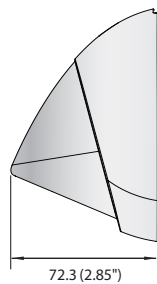

Dimensions

Unit : mm (inch)

XNV-6013M