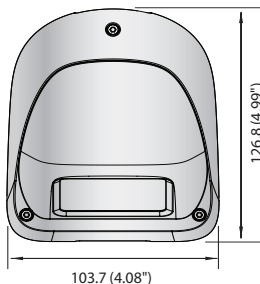

Dimensions

Unit : mm (inch)

XNV-6013M