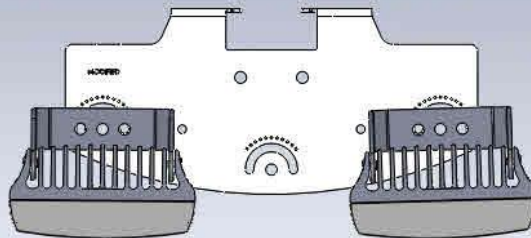

VUB Plates i2-i8

Small

3xi2

Medium

3xi4

Large

3xi8

Note: Needs lock-off holes adding.

2xi2 inner mounts

2xi4 inner mounts

2xi8 inner mounts

2xi4

2xi8

I16 Mounting Options

i16 Single Plate