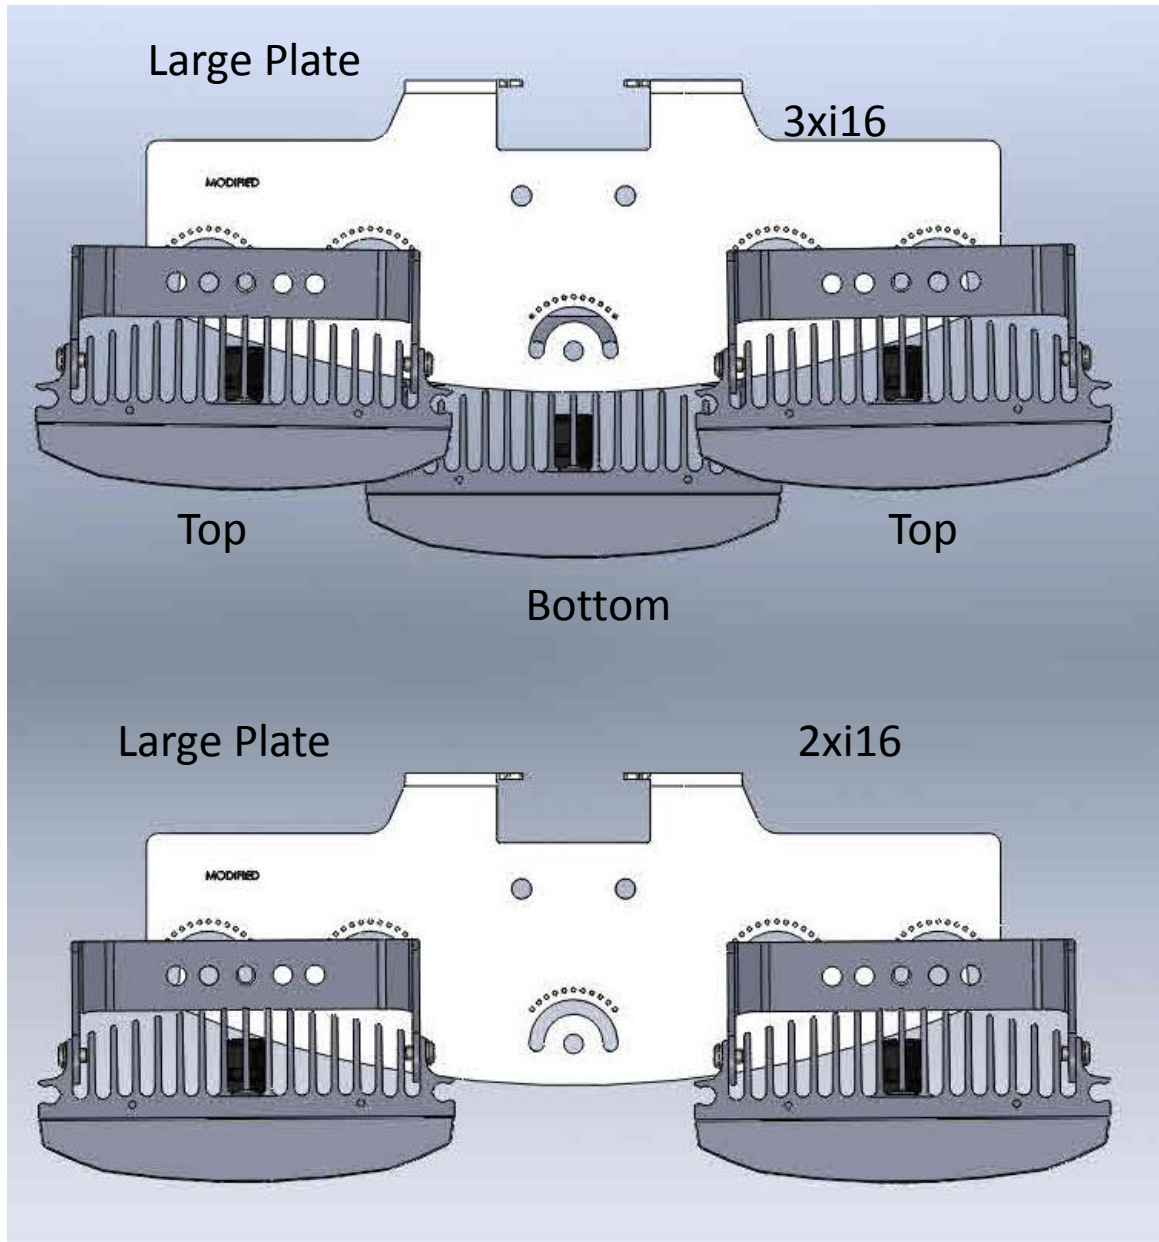

VUB Plates i2-i8

Small

3xi2

Medium

3xi4

Large

3xi8

Note: Needs lock-off holes adding.

2xi2 inner mounts

2xi4 inner mounts

2xi8 inner mounts

2xi4

2xi8

I16 Mounting Options

i16 Single Plate