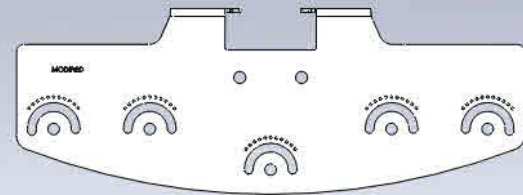

VUB Plates i2-i8

Small

3xi2

Medium

3xi4

Large

3xi8

Note: Needs lock-off holes adding.

2xi2 inner mounts

2xi4 inner mounts

2xi8 inner mounts

2xi4

2xi8

I16 Mounting Options

i16 Single Plate