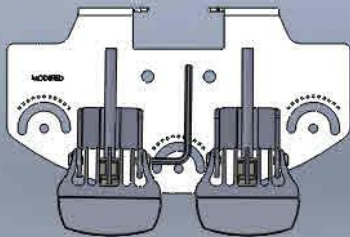

VUB Plates i2-i8

Small

3xi2

Medium

3xi4

Large

3xi8

Note: Needs lock-off holes adding.

2xi2 inner mounts

2xi4 inner mounts

2xi8 inner mounts

2xi4

2xi8

I16 Mounting Options

i16 Single Plate