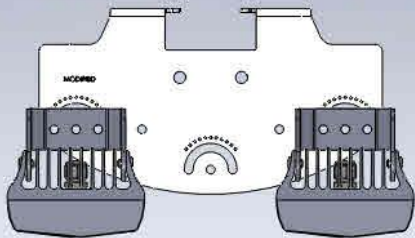

VUB Plates i2-i8

Small

3xi2

Medium

3xi4

Large

3xi8

Note: Needs lock-off holes adding.

2xi2 inner mounts

2xi4 inner mounts

2xi8 inner mounts

2xi4

2xi8

I16 Mounting Options

i16 Single Plate