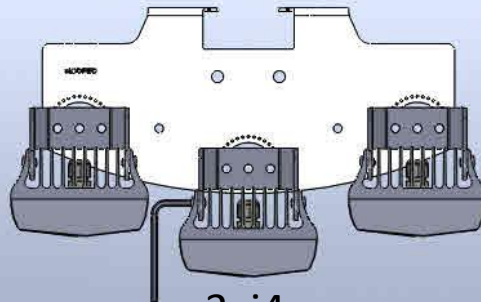

VUB Plates i2-i8

Small

3xi2

Medium

3xi4

Large

3xi8

Note: Needs lock-off holes adding.

2xi2 inner mounts

2xi4 inner mounts

2xi8 inner mounts

2xi4

2xi8

I16 Mounting Options

i16 Single Plate