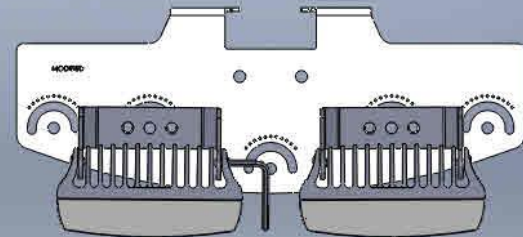

VUB Plates i2-i8

Small

3xi2

Medium

3xi4

Large

3xi8

Note: Needs lock-off holes adding.

2xi2 inner mounts

2xi4 inner mounts

2xi8 inner mounts

2xi4

2xi8

I16 Mounting Options

i16 Single Plate