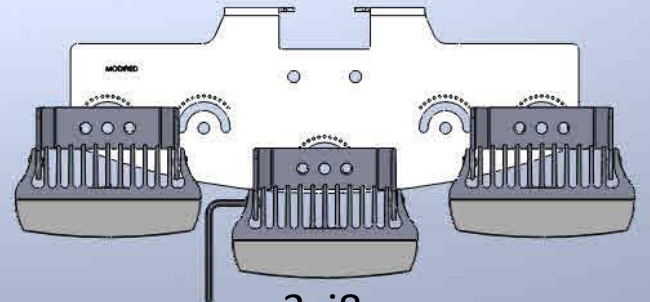

VUB Plates i2-i8

Small

3xi2

Medium

3xi4

Large

3xi8

Note: Needs lock-off holes adding.

2xi2 inner mounts

2xi4 inner mounts

2xi8 inner mounts

2xi4

2xi8

I16 Mounting Options

i16 Single Plate