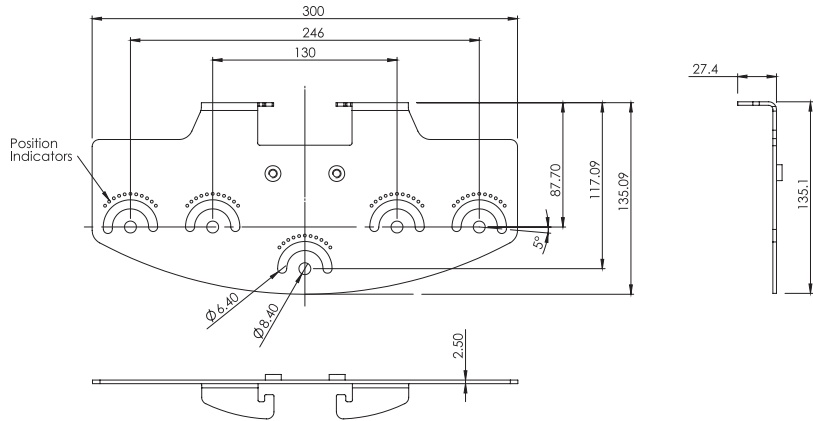

Illuminate Different Depths of Scene

Illuminate Different Areas on Site

Technical Specifications

	VUB WALL	VUB POLE	VUB Plate 3x2	VUB Plate 3x4	VUB Plate 3x8	VUB Plate 1x16	VUB Plate PSU
Dimensions	125x65x93 mm (4.9x2.5x3.6") (H/W/D)		250x135 mm (9.8x5.3") (W/D)	300x135 mm (11.8x5.3") (W/D)	370x135 mm (14.5x5.3") (W/D)	146x124 mm (5.7x4.8") (W/D)	240x180 mm (9.4x7") (W/D)
Weight	250g (0.5lbs)		550g (1.2lbs)	650g (1.4lbs)	750g (1.6lbs)	300g (0.6lbs)	800g (1.7lbs)
Materials	Die Cast Aluminium		Stainless Steel				
Colour	Black						
Finish	Polyester powder coat, RAL 9005 semi glass. Light texture						
Accessories	VUB Plates			N/A			
Fixings	Fixing kit included						

Note: VUB Plates are to be used with VUB-POLE and VUB-WALL brackets

Product Dimensions

VUB-WALL Mount Bracket

VUB-POLE Mount Bracket

Note: M6 centre fixing is for VARIO 2 and 4 series single panel illuminators
 M8 centre fixing is for VARIO 8 and 16 series single panel illuminators

Product Dimensions

VUB-PLATE-3x2

VUB-PLATE-3x4

VUB-PLATE-3x8

* Pictured with VUB-WALL bracket

Product Dimensions

VUB-PLATE-1x16 Plates

Note: Allows horizontal rotation of more than 40° when used with VUB Wall or Pole Mount bracket for x1 VARIO 16 series single panel illuminator