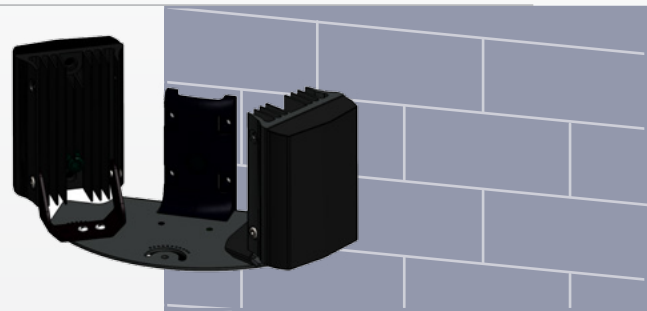

Optional VUB Mounting Plates

Allows for the mounting of multiple VARIO illuminators and PSU

Different Illuminator/PSU combinations

Accommodates various combinations of VARIO illuminators and PSUs, offering the highest levels of flexibility

Flexible Fixing Positions

Illuminators can be positioned on the top or underside of VUB Mounting Plates

Independent Pan/Tilt Adjustment

Individual illuminators can be independently adjusted both horizontally and vertically

Illuminate Different Depths of Scene

Illuminate Different Areas on Site

Technical Specifications

	VUB WALL	VUB POLE	VUB Plate 3x2	VUB Plate 3x4	VUB Plate 3x8	VUB Plate 1x16	VUB Plate PSU
Dimensions	125x65x93 mm (4.9x2.5x3.6") (H/W/D)		250x135 mm (9.8x5.3") (W/D)	300x135 mm (11.8x5.3") (W/D)	370x135 mm (14.5x5.3") (W/D)	146x124 mm (5.7x4.8") (W/D)	240x180 mm (9.4x7") (W/D)
Weight	250g (0.5lbs)		550g (1.2lbs)	650g (1.4lbs)	750g (1.6lbs)	300g (0.6lbs)	800g (1.7lbs)
Materials	Die Cast Aluminium		Stainless Steel				
Colour	Black						
Finish	Polyester powder coat, RAL 9005 semi glass. Light texture						
Accessories	VUB Plates			N/A			
Fixings	Fixing kit included						

VUB and VARIO Illuminator/PSU Standard Configurations

	VARIO Illuminator Configurations	
VUB WALL	Mounts x1 any single panel VARIO illuminator (Contact Raytec for mounting double or triple panel VARIO illuminators)	
VUB POLE		
VUB Plate 3x2	Mounts up to x3 VARIO 2 series or x2 VARIO 4 series (single panel)	Other custom configurations possible - see page 6 and 7 for examples. Contact Raytec for further advice.
VUB Plate 3x4	Mounts up to x3 VARIO 4 series or x2 VARIO 8 series (single panel)	
VUB Plate 3x8	Mounts up to x3 VARIO 8 series or x3 VARIO 16 series (single panel)	
VUB Plate 1x16	Mounts x1 VARIO 16 series (Allows horizontal rotation of more than 40° when used with VUB Wall or Pole Mount Bracket)	
VUB Plate PSU	Mounts x1 any VARIO PSU	