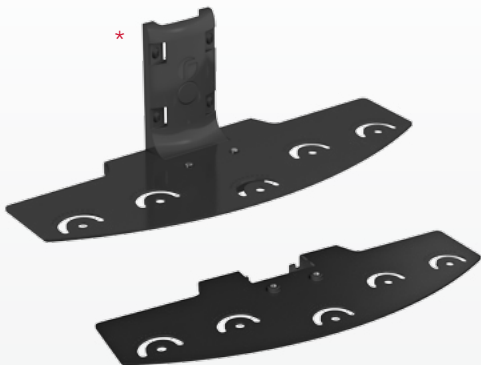

Flexible Fixing Positions

Illuminators can be positioned on the top or underside of VUB Mounting Plates

Independent Pan/Tilt Adjustment

Individual illuminators can be independently adjusted both horizontally and vertically

Note: VUB Plates are to be used with VUB-POLE and VUB-WALL brackets

Product Dimensions

VUB-WALL Mount Bracket

VUB-POLE Mount Bracket

Note: M6 centre fixing is for VARIO 2 and 4 series single panel illuminators
 M8 centre fixing is for VARIO 8 and 16 series single panel illuminators

Product Dimensions

VUB-PLATE-3x2

VUB-PLATE-3x4

VUB-PLATE-3x8

* Pictured with VUB-WALL bracket

Product Dimensions

VUB-PLATE-1x16 Plates

Note: Allows horizontal rotation of more than 40° when used with VUB Wall or Pole Mount bracket for x1 VARIO 16 series single panel illuminator

VUB-PLATE-PSU

Note: Can be used in conjunction with other VUB Mounting Plates to mount VARIO illuminators and PSUs on the same VUB Wall or Pole Mount Bracket

* Pictured with VUB-WALL bracket

VUB and VARIO Illuminator/PSU Configuration Examples