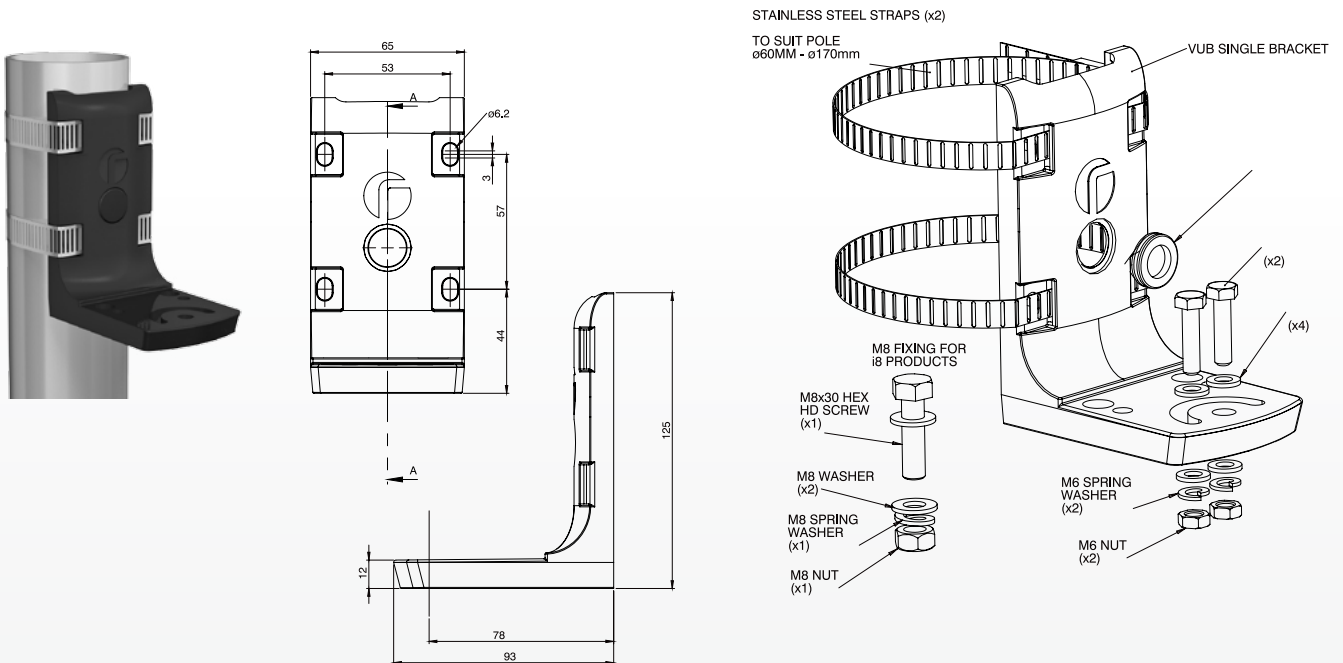

VUB and VARIO Illuminator/PSU Standard Configurations

	VARIO Illuminator Configurations	
VUB WALL	Mounts x1 any single panel VARIO illuminator (Contact Raytec for mounting double or triple panel VARIO illuminators)	
VUB POLE		
VUB Plate 3x2	Mounts up to x3 VARIO 2 series or x2 VARIO 4 series (single panel)	Other custom configurations possible - see page 6 and 7 for examples. Contact Raytec for further advice.
VUB Plate 3x4	Mounts up to x3 VARIO 4 series or x2 VARIO 8 series (single panel)	
VUB Plate 3x8	Mounts up to x3 VARIO 8 series or x3 VARIO 16 series (single panel)	
VUB Plate 1x16	Mounts x1 VARIO 16 series (Allows horizontal rotation of more than 40° when used with VUB Wall or Pole Mount Bracket)	
VUB Plate PSU	Mounts x1 any VARIO PSU	

Product Codes

Part Codes	Description
VUB-WALL	VARIO Universal Bracket - Wall Mount, incl fixings
VUB-POLE	VARIO Universal Bracket - Pole Mount, incl fixings
VUB-PLATE-3x2	VUB Mounting Plate for 3 x 2 series VARIO*
VUB-PLATE-3x4	VUB Mounting Plate for 3 x 4 series VARIO*
VUB-PLATE-3x8	VUB Mounting Plate for 3 x 8 series VARIO*
VUB-PLATE-1x16	VUB Mounting Plate for 1 x 16 series VARIO*
VUB-PLATE-PSU	VUB Mounting Plate for VARIO PSU*

Note: VUB Plates are to be used with VUB-POLE and VUB-WALL brackets

Product Dimensions

VUB-WALL Mount Bracket

VUB-POLE Mount Bracket

Note: M6 centre fixing is for VARIO 2 and 4 series single panel illuminators
 M8 centre fixing is for VARIO 8 and 16 series single panel illuminators