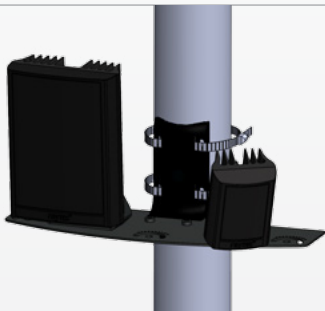

Optional VUB Mounting Plates

Allows for the mounting of multiple VARIO illuminators and PSU

Different Illuminator/PSU combinations

Accommodates various combinations of VARIO illuminators and PSUs, offering the highest levels of flexibility

Flexible Fixing Positions

Illuminators can be positioned on the top or underside of VUB Mounting Plates

Independent Pan/Tilt Adjustment

Individual illuminators can be independently adjusted both horizontally and vertically

Illuminate Different Depths of Scene

Illuminate Different Areas on Site

Technical Specifications

	VUB WALL	VUB POLE	VUB Plate 3x2	VUB Plate 3x4	VUB Plate 3x8	VUB Plate 1x16	VUB Plate PSU
Dimensions	125x65x93 mm (4.9x2.5x3.6") (H/W/D)		250x135 mm (9.8x5.3") (W/D)	300x135 mm (11.8x5.3") (W/D)	370x135 mm (14.5x5.3") (W/D)	146x124 mm (5.7x4.8") (W/D)	240x180 mm (9.4x7") (W/D)
Weight	250g (0.5lbs)		550g (1.2lbs)	650g (1.4lbs)	750g (1.6lbs)	300g (0.6lbs)	800g (1.7lbs)
Materials	Die Cast Aluminium		Stainless Steel				
Colour	Black						
Finish	Polyester powder coat, RAL 9005 semi glass. Light texture						
Accessories	VUB Plates			N/A			
Fixings	Fixing kit included						

VUB and VARIO Illuminator/PSU Standard Configurations

	VARIO Illuminator Configurations	
VUB WALL	Mounts x1 any single panel VARIO illuminator (Contact Raytec for mounting double or triple panel VARIO illuminators)	
VUB POLE		
VUB Plate 3x2	Mounts up to x3 VARIO 2 series or x2 VARIO 4 series (single panel)	Other custom configurations possible - see page 6 and 7 for examples. Contact Raytec for further advice.
VUB Plate 3x4	Mounts up to x3 VARIO 4 series or x2 VARIO 8 series (single panel)	
VUB Plate 3x8	Mounts up to x3 VARIO 8 series or x3 VARIO 16 series (single panel)	
VUB Plate 1x16	Mounts x1 VARIO 16 series (Allows horizontal rotation of more than 40° when used with VUB Wall or Pole Mount Bracket)	
VUB Plate PSU	Mounts x1 any VARIO PSU	