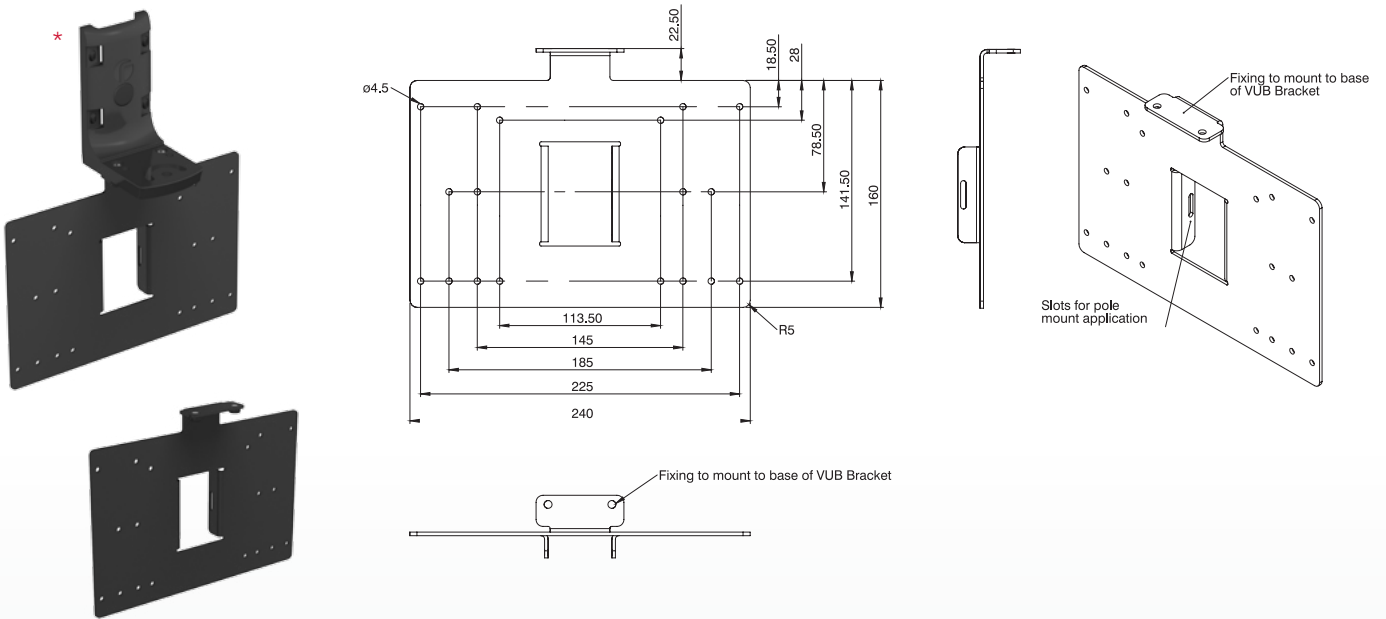

VUB-PLATE-PSU

Note: Can be used in conjunction with other VUB Mounting Plates to mount VARIO illuminators and PSUs on the same VUB Wall or Pole Mount Bracket

* Pictured with VUB-WALL bracket