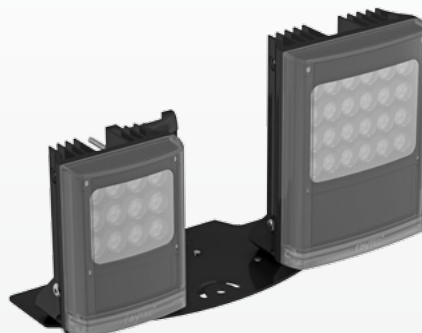

VUB-PLATE-PSU

Note: Can be used in conjunction with other VUB Mounting Plates to mount VARIO illuminators and PSUs on the same VUB Wall or Pole Mount Bracket

* Pictured with VUB-WALL bracket

VUB and VARIO Illuminator/PSU Configuration Examples

One VARIO i8 unit mounted on a VUB-WALL

One VARIO i4 mounted on a VUB-POLE

Three VARIO i8 units mounted on a VUB-PLATE-3x8

Three VARIO i16 illuminators mounted on a VUB-PLATE-3x8

Three VARIO i4 illuminators mounted on a VUB-PLATE-3x4

One VARIO i8 and one VARIO i4 illuminator mounted on a VUB-PLATE-3x4

Note: Other VUB and Illuminator/PSU combinations possible – please contact Raytec for further advice.

VUB and VARIO Illuminator/PSU Configuration Examples