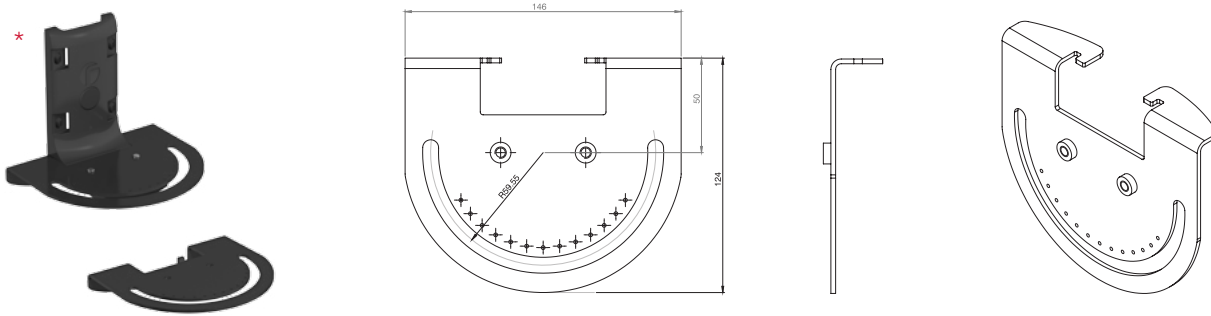

Note: VUB Plates are to be used with VUB-POLE and VUB-WALL brackets

Product Dimensions

VUB-WALL Mount Bracket

VUB-POLE Mount Bracket

Note: M6 centre fixing is for VARIO 2 and 4 series single panel illuminators
 M8 centre fixing is for VARIO 8 and 16 series single panel illuminators

Product Dimensions

VUB-PLATE-3x2

VUB-PLATE-3x4

VUB-PLATE-3x8

* Pictured with VUB-WALL bracket

Product Dimensions

VUB-PLATE-1x16 Plates

Note: Allows horizontal rotation of more than 40° when used with VUB Wall or Pole Mount bracket for x1 VARIO 16 series single panel illuminator

VUB-PLATE-PSU

Note: Can be used in conjunction with other VUB Mounting Plates to mount VARIO illuminators and PSUs on the same VUB Wall or Pole Mount Bracket

* Pictured with VUB-WALL bracket

VUB and VARIO Illuminator/PSU Configuration Examples