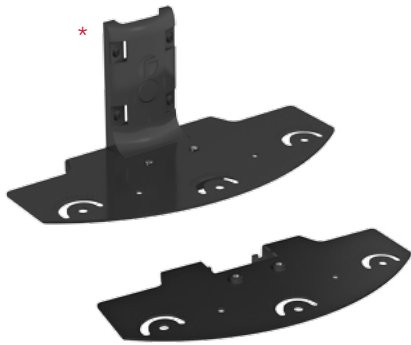

VUB and VARIO Illuminator/PSU Standard Configurations

	VARIO Illuminator Configurations	
VUB WALL	Mounts x1 any single panel VARIO illuminator (Contact Raytec for mounting double or triple panel VARIO illuminators)	
VUB POLE		
VUB Plate 3x2	Mounts up to x3 VARIO 2 series or x2 VARIO 4 series (single panel)	Other custom configurations possible - see page 6 and 7 for examples. Contact Raytec for further advice.
VUB Plate 3x4	Mounts up to x3 VARIO 4 series or x2 VARIO 8 series (single panel)	
VUB Plate 3x8	Mounts up to x3 VARIO 8 series or x3 VARIO 16 series (single panel)	
VUB Plate 1x16	Mounts x1 VARIO 16 series (Allows horizontal rotation of more than 40° when used with VUB Wall or Pole Mount Bracket)	
VUB Plate PSU	Mounts x1 any VARIO PSU	

Product Codes

Part Codes	Description
VUB-WALL	VARIO Universal Bracket - Wall Mount, incl fixings
VUB-POLE	VARIO Universal Bracket - Pole Mount, incl fixings
VUB-PLATE-3x2	VUB Mounting Plate for 3 x 2 series VARIO*
VUB-PLATE-3x4	VUB Mounting Plate for 3 x 4 series VARIO*
VUB-PLATE-3x8	VUB Mounting Plate for 3 x 8 series VARIO*
VUB-PLATE-1x16	VUB Mounting Plate for 1 x 16 series VARIO*
VUB-PLATE-PSU	VUB Mounting Plate for VARIO PSU*

Note: VUB Plates are to be used with VUB-POLE and VUB-WALL brackets

Product Dimensions

VUB-WALL Mount Bracket

VUB-POLE Mount Bracket

Note: M6 centre fixing is for VARIO 2 and 4 series single panel illuminators
 M8 centre fixing is for VARIO 8 and 16 series single panel illuminators

Product Dimensions

VUB-PLATE-3x2

VUB-PLATE-3x4

VUB-PLATE-3x8

* Pictured with VUB-WALL bracket

Product Dimensions

VUB-PLATE-1x16 Plates

Note: Allows horizontal rotation of more than 40° when used with VUB Wall or Pole Mount bracket for x1 VARIO 16 series single panel illuminator