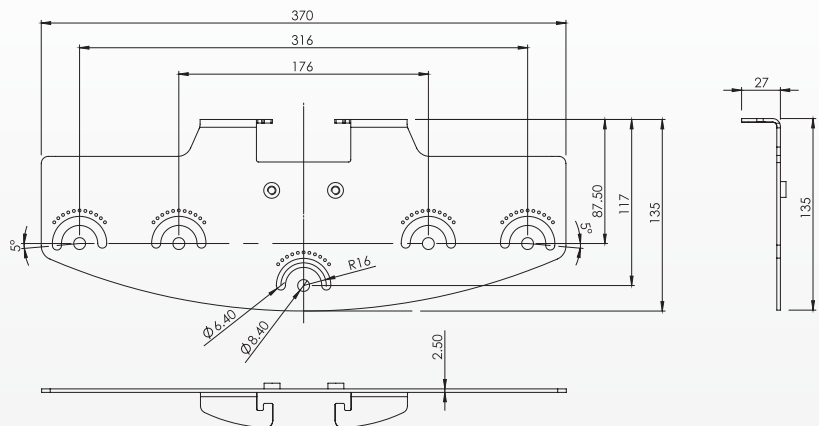

Product Dimensions

VUB-PLATE-3x2

VUB-PLATE-3x4

VUB-PLATE-3x8

* Pictured with VUB-WALL bracket

Product Dimensions

VUB-PLATE-1x16 Plates

Note: Allows horizontal rotation of more than 40° when used with VUB Wall or Pole Mount bracket for x1 VARIO 16 series single panel illuminator