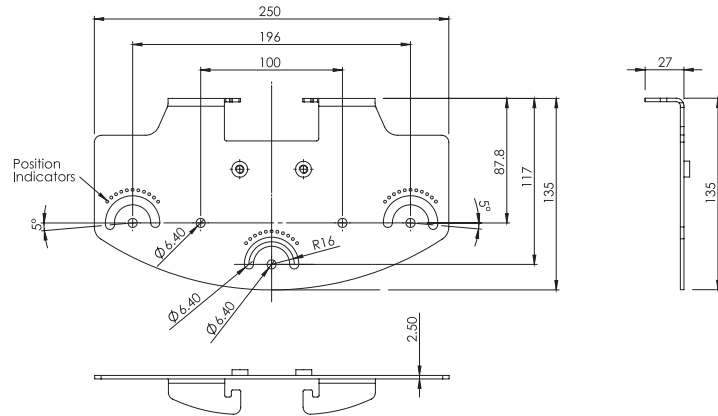

Illuminate Different Depths of Scene

Illuminate Different Areas on Site

Technical Specifications

	VUB WALL	VUB POLE	VUB Plate 3x2	VUB Plate 3x4	VUB Plate 3x8	VUB Plate 1x16	VUB Plate PSU
Dimensions	125x65x93 mm (4.9x2.5x3.6") (H/W/D)		250x135 mm (9.8x5.3") (W/D)	300x135 mm (11.8x5.3") (W/D)	370x135 mm (14.5x5.3") (W/D)	146x124 mm (5.7x4.8") (W/D)	240x180 mm (9.4x7") (W/D)
Weight	250g (0.5lbs)		550g (1.2lbs)	650g (1.4lbs)	750g (1.6lbs)	300g (0.6lbs)	800g (1.7lbs)
Materials	Die Cast Aluminium		Stainless Steel				
Colour	Black						
Finish	Polyester powder coat, RAL 9005 semi glass. Light texture						
Accessories	VUB Plates			N/A			
Fixings	Fixing kit included						

Note: VUB Plates are to be used with VUB-POLE and VUB-WALL brackets

Product Dimensions

VUB-WALL Mount Bracket

VUB-POLE Mount Bracket

Note: M6 centre fixing is for VARIO 2 and 4 series single panel illuminators
 M8 centre fixing is for VARIO 8 and 16 series single panel illuminators

Product Dimensions

VUB-PLATE-3x2

VUB-PLATE-3x4

VUB-PLATE-3x8

* Pictured with VUB-WALL bracket

Product Dimensions

VUB-PLATE-1x16 Plates

Note: Allows horizontal rotation of more than 40° when used with VUB Wall or Pole Mount bracket for x1 VARIO 16 series single panel illuminator