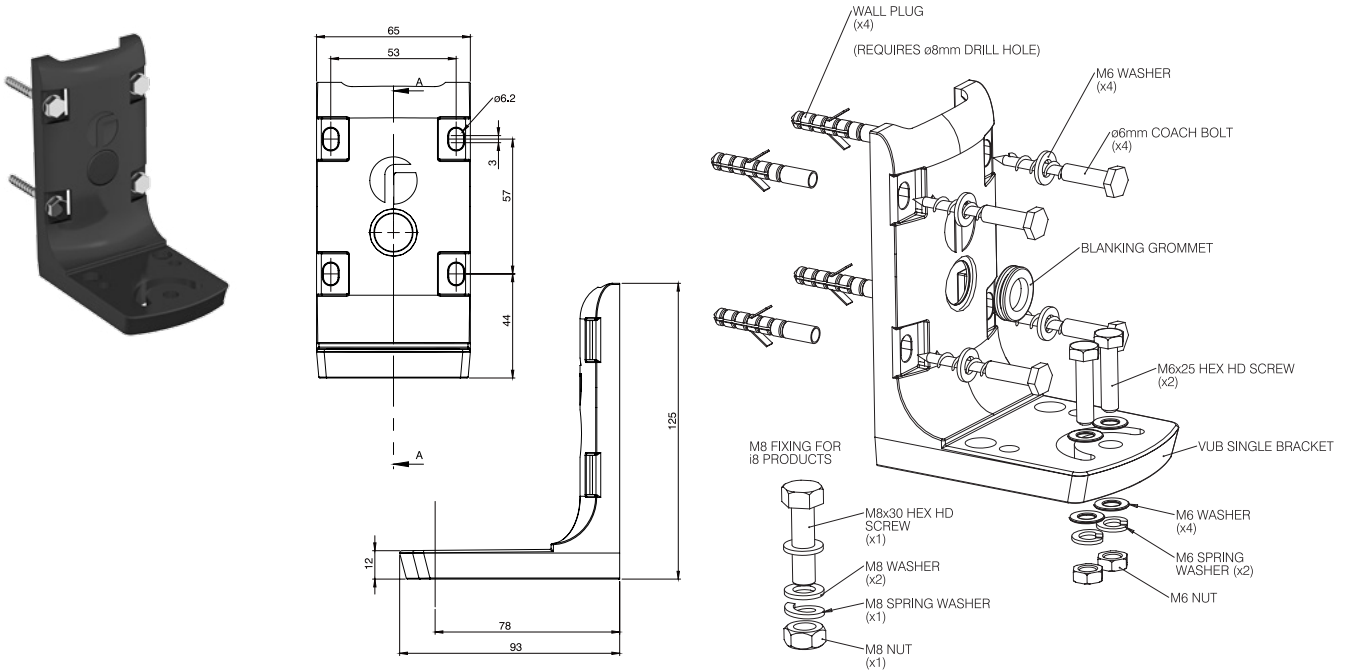

Product Dimensions

VUB-WALL Mount Bracket